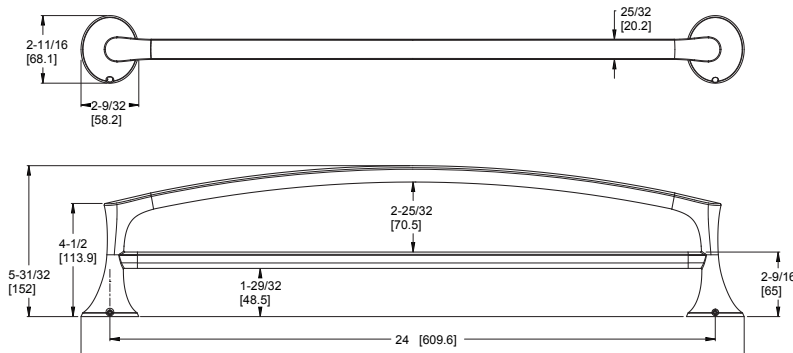

24" Double Towel Bar

BTB-RH2C	Polished Chrome	3	\$209
BTB-RH2K	Brushed Nickel	3	\$222
BTB-RH2B	Matte Black	3	\$235
BTB-RH2BG	Brushed Gold	3	\$249

- Holes:** · 2-Hole
- Features:** · Premium Metal Construction
· Superior Mounting Posts
· Concealed Screw Installation
· Mounting Hardware Included