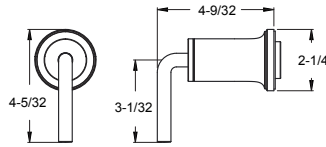

- Features:**
- SecurePfit™
 - Metal Lever Handle
 - Hot/Cold Indicator

Must Order Pressure Balance Rough in Valve Separately. See Valve Section.

Diverter Trim Only

Model	Finish	Case Qty	List Price
Ø16-TNT1C	Polished Chrome	3	\$135
Ø16-TNT1K	Brushed Nickel	3	\$187
Ø16-TNT1B	Matte Black	3	\$208
Ø16-TNT1BG	Brushed Gold	3	\$226