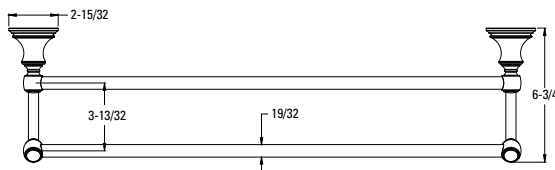

BTB-TB2C	Polished Chrome	3	$149	Holes: · 2-Hole Installation Features: · Premium Metal Construction · Superior Mounting Posts · Concealed Screw Installation · Mounting Hardware Included
	BTB-TB2K	Brushed Nickel	3	$167	
	BTB-TB2D	Polished Nickel	3	$167	
	BTB-TB2BG	Brushed Gold	3	$189