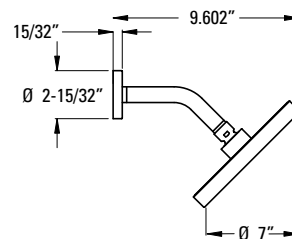

1. **Features:**
2. SecurePfit™
   - Metal Lever Handle
   - Hot/Cold Indicator
   - Decorative Raincan Showerhead
   - Easy To Clean Spray Nozzles
   - Order 941-Ø55Ø for 1.5 gpm Showerhead Insert
   - Showerhead 1.8 gpm @ 80 psi