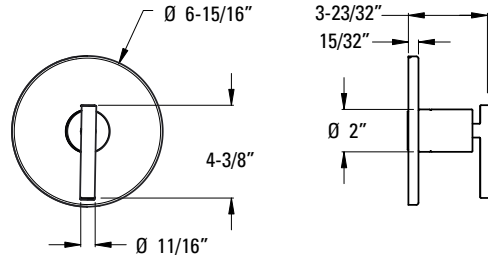

Pressure Balance Valve Only Trim

Model	Finish	Case Qty	List Price
R89-1NCC	Polished Chrome	3	$113
R89-1NCK	Brushed Nickel	3	$176
R89-1NCB	Matte Black	3	$169
R89-1NCBG	Brushed Gold	3	$182