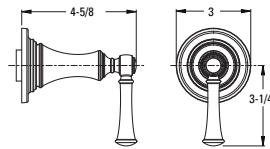

How to Order a Cross Handle Shower Trim

Cross Handle
HHL-Ø89TB*

+

Valve Trim
LG89-8TB*
LG89-7TB*
R89-1TB*

=

Complete Pressure Balance Shower Trim

Diverter Trim Only	Model	Finish	Case Qty	List Price
 	Ø16-TB1C	Polished Chrome	3	\$139
	Ø16-TB1K	Brushed Nickel	3	\$185
	Ø16-TB1D	Polished Nickel	3	\$185
	Ø16-TB1BG	Brushed Gold	3	\$242