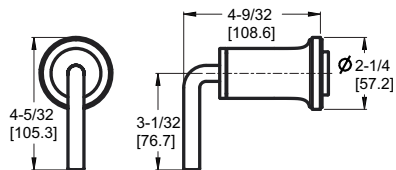

Tenet™ Diverter Trim

Ø16-TNTIC	Polished Chrome	3	$146
Ø16-TNT1K	Brushed Nickel	3	$202
Ø16-TNT1B	Matte Black	3	$224
Ø16-TNT1BG	Brushed Gold	3	$244

1. **Features:**
2. SecurePfit™
   - Metal Lever Handle and Matching Flange
   - Can be used with Ø15-2WDX or Ø15-3WDNS for Cal Green Compliance
   - Optional cross handles available, Order HHL-Ø16TNT* separately"

Must order Ø15-3WDNS (Non-Shared, Cal Green Compliant) or Ø15-6WDS (Shared) Rough-In Valve Separately. See Valve Section.

Tisbury™ Diverter Trim

Ø16-TB1C	Polished Chrome	3	$139
Ø16-TB1K	Brushed Nickel	3	$185
Ø16-TB1D	Polished Nickel	3	$185
Ø16-TB1BG	Brushed Gold	3	$242