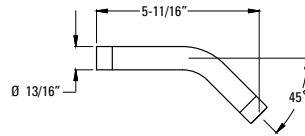

Model	Finish	Case Qty	List Price	Technical Info
	973-Ø3ØA	Polished Chrome	1	$17	Features: · 5 11/16" Length · Brass Shower Arm · 1/2" NPT Male Connections
	973-Ø3ØJ	Brushed Nickel	1	$40	
	973-Ø3ØB	Matte Black	1	$23