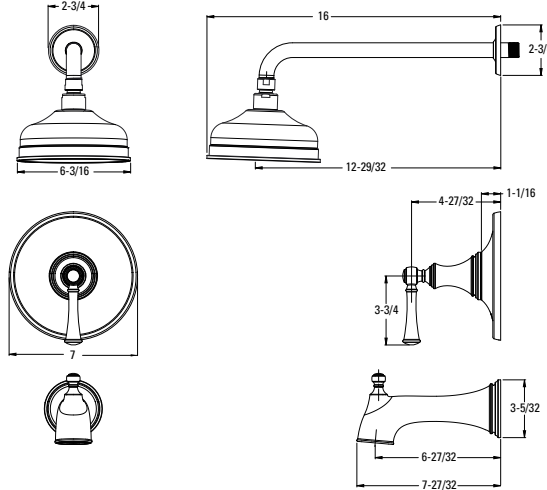

Tisbury™ - Tub & Shower

Pressure Balance Tub & Shower Trim

Model	Finish	Case Qty	List Price
LG89-8TBC	Polished Chrome	3	$453
LG89-8TBK	Brushed Nickel	3	$589
LG89-8TBD	Polished Nickel	3	$589
LG89-8TBBG	Brushed Gold	3	$674

1. **Features:**
2. SecurePfit™
   - Metal Lever Handle
   - Hot/Cold Indicator
   - All Brass Showerhead
   - Easy to Clean Spray Nozzles
   - 7" IP & Quick Connect Diverter Tub Spout
   - Optional Cross Handle HHL-Ø89TB*
   - Both Finished Matched Metal and Ceramic Caps Included
   - Showerhead 1.8 gpm @ 80 psi

OX8-340A
OX8-310A

Pressure Balance Shower Trim

LG89-7TBC	Polished Chrome	3	$412
LG89-7TBK	Brushed Nickel	3	$512
LG89-7TBD	Polished Nickel	3	$512
LG89-7TBBG	Brushed Gold	3	$604

1. **Features:**
2. SecurePfit™
   - Metal Lever Handle
   - Hot/Cold Indicator
   - All Brass Showerhead
   - Easy to Clean Spray Nozzles
   - Optional Cross Handle HHL-Ø89TB*
   - Both Finished Matched Metal and Ceramic Caps Included
   - Showerhead 1.8 gpm @ 80 psi