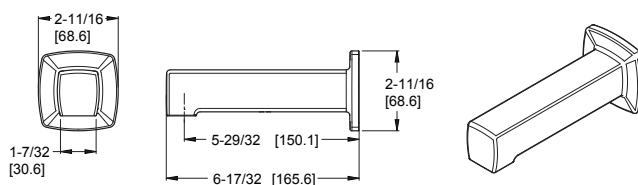

Square Non-Diverter Tub Spout

★ 92Ø-247A	Polished Chrome	10	$87
★ 92Ø-247J	Brushed Nickel	10	$121
★ 92Ø-247B	Matte Black	10	$131
92Ø-247BG	Brushed Gold	10	$140