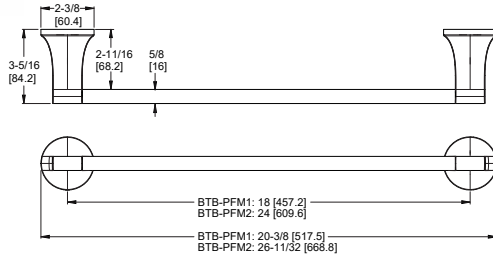

Pfirst Modern™ - Accessories

	Model	Finish	Case Qty	List Price
★ Pfirst Modern™ 18" Towel Bar	BTB-PFM1C	Polished Chrome	3	$63
	BTB-PFM1GS	Brushed Nickel	3	$69
	BTB-PFM1Y	Tuscan Bronze	3	$83
	BTB-PFM1B	Matte Black	3	$77

Technical Info

Holes: · 2-Hole

1. **Features:**
2. All Metal Construction
   - Standard Mounting Bracket
   - Concealed Screw Installation
   - Mounting Hardware Included