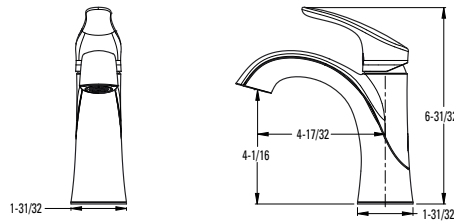

Weller™ - Lavatory Faucets

	Model	Finish	Case Qty	List Price	Technical Info	
Single Control Lavatory 	★ LG42-WRØC	Polished Chrome	3	$196	Holes: · 1-Hole Installation Features: · Ceramic Disc Valve · Metal Lever Handle · High Arc Fixed Spout · High Temperature Limit Stop · Optional 3-Hole Installation Deck Plate Available, Must Order Both 961-265* and 974-446* Separately · Push & Seal Drain Included · Order 972-097* For Optional Metal Drain · Drilled for Pop Up · 1.2 gpm @ 60 psi	
	LG42-WRØK	Brushed Nickel	3	$230		
	LG42-WRØY	Tuscan Bronze	3	$264		
	★ LG42-WRØB	Matte Black	3	$272		
	★ 961-265A	Polished Chrome	1	$23		Deckplates
	961-265J	Brushed Nickel	1	$32		
	961-265Y	Tuscan Bronze	1	$35		
	★ 961-265B	Matte Black	1	$39