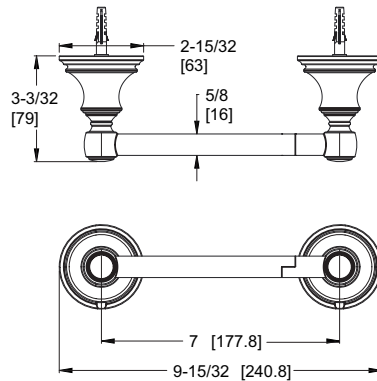

Model	Finish	Case Qty	List Price	Technical Info
	BPH-TBØC	Polished Chrome	3	$98	Holes: · 1-Hole Features: · Swivel Mount Paper Holder · All Metal Construction · Superior Mounting Bracket · Concealed Screw Installation · Mounting Hardware Included
	BPH-TBØK	Brushed Nickel	3	$136	
	BPH-TBØD	Polished Nickel	3	$135	
	BPH-TBØBG	Brushed Gold	3	$149