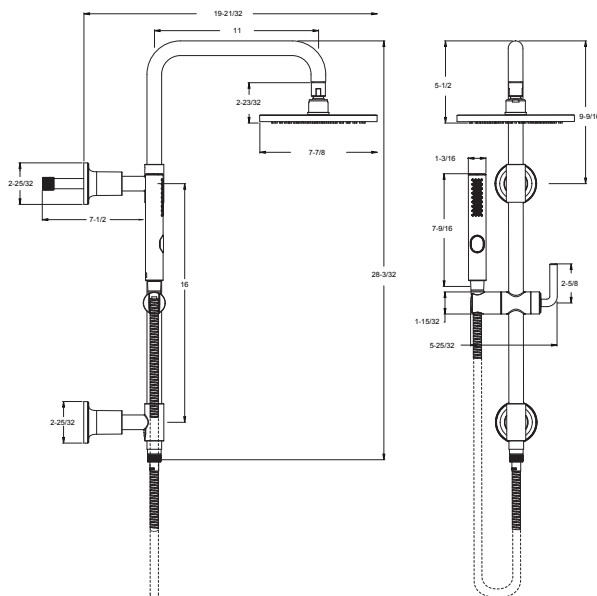

Shower Integrated Rail

LG16-TNTC	Polished Chrome	3	$694
LG16-TNTK	Brushed Nickel	3	$833
LG16-TNTB	Matte Black	3	$931
LG16-TNTBG	Brushed Gold	3	$971