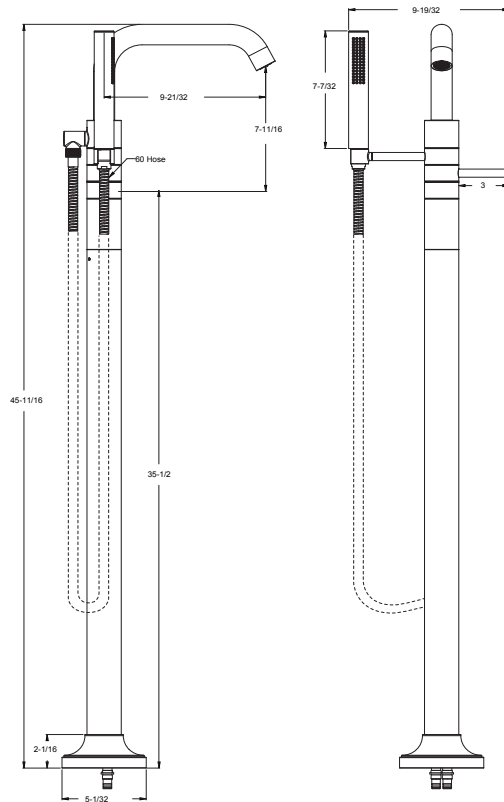

Universal 1-Hole Free-Standing Rough-in Valve

ØX627ØR	N/A	3	$321

1. **Features:** · All Metal Construction
   · Mounting Hardware Included
   · All Brass Rough-In Valve Body to be Installed Prior to Finish Floor
   · Integral Stops