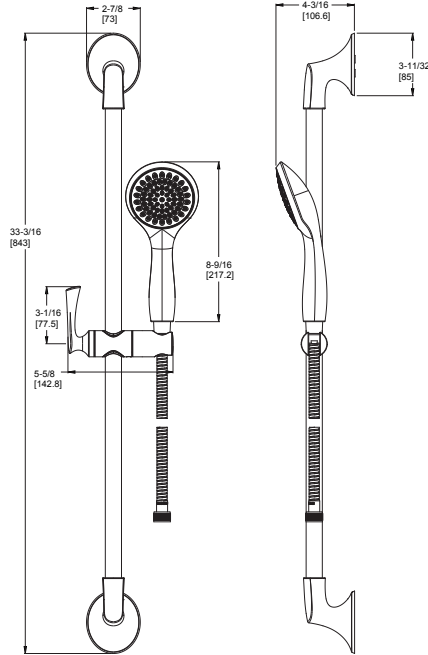

Slide Bar/Hand Shower Kit

Model	Finish	Case Qty	List Price
LG16-3RHC	Polished Chrome	3	$433
LG16-3RHK	Brushed Nickel	3	$572
LG16-3RHB	Matte Black	3	$668
LG16-3RHBG	Brushed Gold	3	$698

Technical Info

1. **Features:**
2. Complete Slide Bar Package with Hand Held Shower, Hose, Drop Elbow, and Slide Bar
   - Self Cleaning Handheld Showerhead
   - 60" Metal Hose with Matching Finish
   - Back Flow Prevention
   - Works with Rhen Diverter Trim and Valve
   - Not to be Used as a Grab Bar
   - Hand Shower 1.8 gpm @ 60 psi