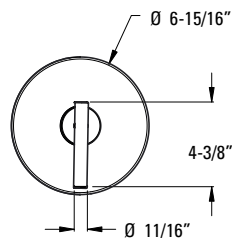

1. **Features:**
2. SecurePfit™
   - Metal Lever Handle
   - Hot/Cold Indicator
   - Decorative Raincan Showerhead
   - Easy To Clean Spray Nozzles
   - Order 941-Ø55Ø for 1.5 gpm Showerhead Insert
   - Showerhead 1.8 gpm @ 80 psi