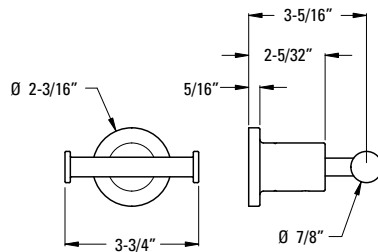

Holes: · 1-Hole

1. **Features:**
2. Premium Metal Construction
   - Standard Mounting Bracket
   - Concealed Screw Installation
   - Mounting Hardware Included