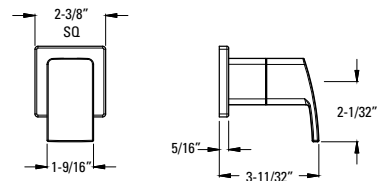

Kenzo™ Diverter Trim 	Ø16-DFØC	Polished Chrome	3	$124
	Ø16-DFØB	Matte Black	3	$181