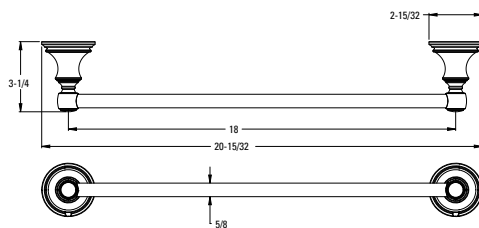

BTB-TB1C	Polished Chrome	3	$127	Holes: · 2-Hole Installation Features: · Premium Metal Construction · Superior Mounting Posts · Concealed Screw Installation · Mounting Hardware Included
	BTB-TB1K	Brushed Nickel	3	$145	
	BTB-TB1D	Polished Nickel	3	$144	
	BTB-TB1BG	Brushed Gold	3	$150