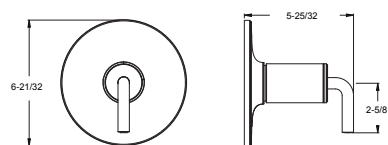

1. **Features:**
2. SecurePfit™
   - Metal Lever Handle
   - Hot/Cold Indicator

Must Order Pressure Balance Rough in Valve Separately. See Valve Section.