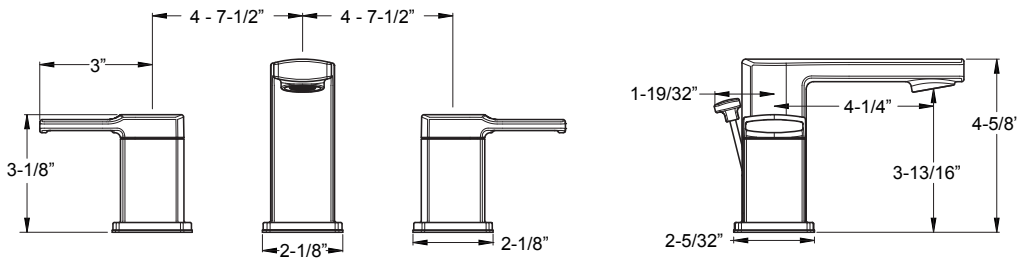

1. **Holes:** · 3-Hole 8" Installation
2. **Features:** · Ceramic Disc Valves
   · Metal Lever Handles
   · Fixed Spout
   · Push & Seal Drain Included
   · Order 971-Ø86Ø to Increase Max. Install Depth to 3"
   · 1.2 gpm @ 60 psi