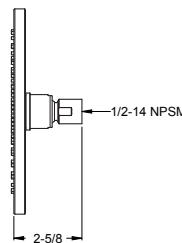

Tenet™ 10 in. Round Showerhead	★ LG15-TNTIC	Polished Chrome	3	$250	Features: · All Metal Construction · Easy To Clean Spray Nozzles · Shower Arm and Flange Sold Separately
	LG15-TNTIK	Brushed Nickel	3	$280	
	★ LG15-TNTIB	Matte Black	3	$310	
	LG15-TNTIBG	Brushed Gold	3	$340