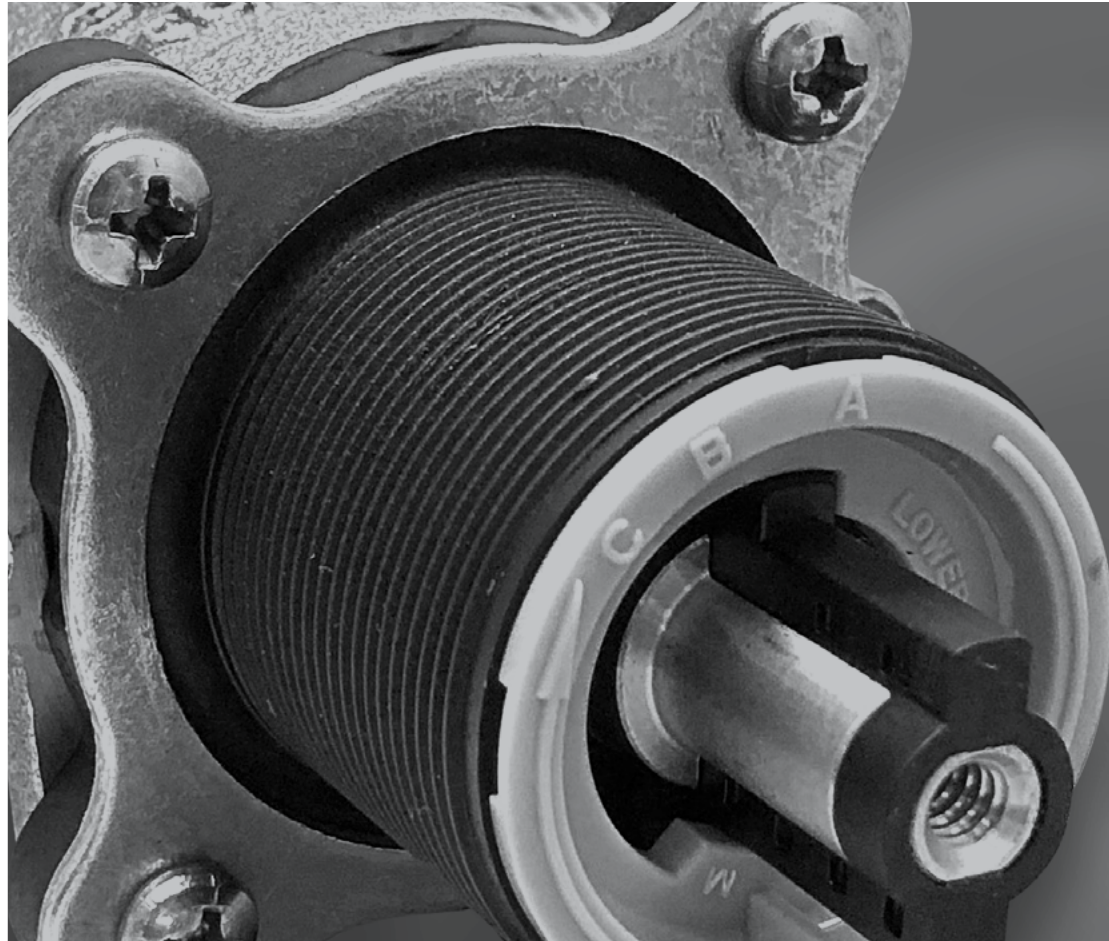

Valves

Sure, they go behind the wall. But that doesn't mean your tub and shower valves aren't critical. Selecting the right valves comes down to your plumbing setup. From single-handle and multi-handle tub and shower valves, to diverter valves for hand held showers and body sprays, and a choice between pressure-balanced and thermostatic, you'll find a range of Pfister valves to meet your needs.