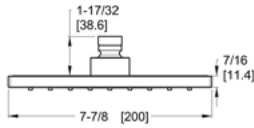

Kelen Raincan Showerhead

LG15-ØMFØK	Polished Chrome	3	$113
LG15-ØMFØK	Brushed Nickel	1	$127

1. **Features:**
2. All Metal Construction
   - Easy To Clean Spray Nozzles
   - Shower Arm and Flange Sold Separately