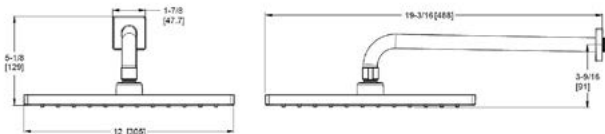

Technical Info

1. **Features:**
2. Raincan Showerhead
   - Easy To Clean Spray Nozzles
   - Brass Ball Joint
   - Shower Arm and Flange Sold Separately
   - Order 941-Ø55Ø for 1.5 gpm Showerhead Insert
   - Showerhead 1.8 gpm @ 80 psi

★	LG15-MDS1C	Polished Chrome	3	$201
	LG15-MDS1B	Matte Black	3	$223

1. **Features:**
2. All Metal Construction
   - Easy To Clean Spray Nozzles
   - Shower Arm and Flange Sold Separately

★	96Ø-Ø97A	Polished Chrome	1	$15
	96Ø-Ø97J	Brushed Nickel	1	$20
	96Ø-Ø97B	Matte Black	1	$17