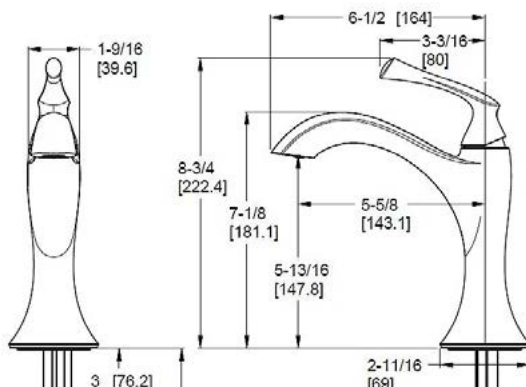

Technical Info

Holes: · 1 or 3-Hole 4" Installation

1. **Features:**
2. Ceramic Disc Valve
   - Metal Lever Handle
   - Single Post Mounting Ring
   - 3-Hole Deckplate Sold Separately 961-232*
   - All Metal Push and Seal
   - 1.2 gpm @ 60 psi