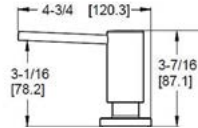

1. **Holes:** · 1-Hole
2. **Features:** · Easy Above Counter Refill
   · Anti-Residue Design Prevents Soap/Lotion Buildup
   · Finishes Match Pfister Faucets
   · All Metal Construction