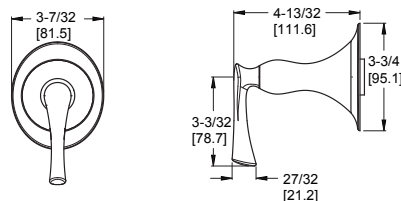

1. **Features:**
2. SecurePfit™
   - Metal Lever Handle and Matching Flange

Must order Ø15-3WDNS (Non-Shared, Cal Green Compliant) or Ø15-6WDS (Shared) Rough-In Valve Separately. See Valve Section.

Rhen™ Diverter Trim 	Ø16-RH1C	Polished Chrome	3	$140
	Ø16-RH1K	Brushed Nickel	3	$193
	Ø16-RH1B	Matte Black	3	$215
	Ø16-RH1BG	Brushed Gold	3	$232