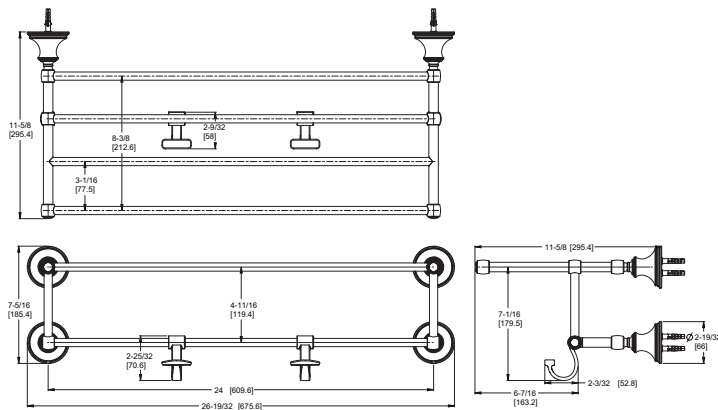

24" Towel Rack

BTR-TB2C	Polished Chrome	3	$492
BTR-TB2K	Brushed Nickel	3	$566
BTR-TB2D	Polished Nickel	3	$566
BTR-TB2BG	Brushed Gold	3	$598

Holes: · 2-Hole

1. **Features:**
2. All Metal Construction
   - Superior Mounting Bracket
   - Concealed Screw Installation
   - Mounting Hardware Included