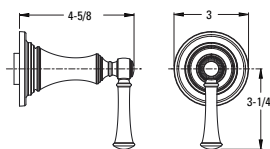

Tenet™ Diverter Trim

Ø16-TNTIC	Polished Chrome	3	$146
Ø16-TNT1K	Brushed Nickel	3	$202
Ø16-TNT1B	Matte Black	3	$224
Ø16-TNT1BG	Brushed Gold	3	$244

1. **Features:**
2. SecurePfit™
   - Metal Lever Handle and Matching Flange
   - Can be used with Ø15-2WDX or Ø15-3WDNS for Cal Green Compliance
   - Optional cross handles available, Order HHL-Ø16TNT* separately"

Must order Ø15-3WDNS (Non-Shared, Cal Green Compliant) or Ø15-6WDS (Shared) Rough-In Valve Separately. See Valve Section.

Tisbury™ Diverter Trim

Ø16-TB1C	Polished Chrome	3	$139
Ø16-TB1K	Brushed Nickel	3	$185
Ø16-TB1D	Polished Nickel	3	$185
Ø16-TB1BG	Brushed Gold	3	$242

1. **Features:**
2. SecurePfit™
   - Metal Lever Handle and Matching Flange
   - Can be used with Ø15-2WDX or Ø15-3WDNS for Cal Green Compliance
   - Optional Cross Handle HHL-Ø16TB*
   - Both Finished Matched Metal and Ceramic Caps Included

Must Order Ø15-4WDX or Ø15-3WDX Rough In Valve Separately. See Valve Section.

Contempra® Tub Spout

★ 92Ø-227A	Polished Chrome	1	$103
92Ø-227J	Brushed Nickel	1	$129
★ 92Ø-227B	Matte Black	1	$113
92Ø-227BG	Brushed Gold	1	$122

1. **Features:**
2. All Metal
   - IP & Quick Connect Diverter Spout

Deckard™ Tub Spout

92Ø-2Ø8A	Polished Chrome	1	$96
92Ø-2Ø8J	Brushed Nickel	1	$124
92Ø-2Ø8B	Tuscan Bronze	1	$117

1. **Features:**
2. All Metal
   - IP & Quick Connect Diverter Spout