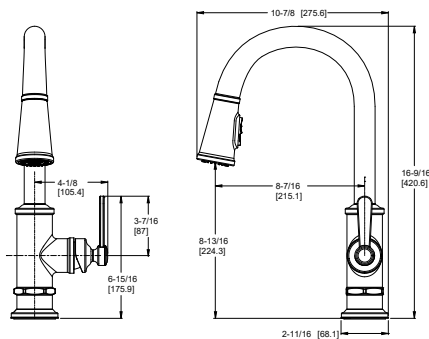

- Holes:** · 1-Hole Installation
- Features:** · 1.8 GPM Flow Rate
- 13.5" Extended Hose Length
 - Nylon Braided Hose
 - 3 Function Pull-Down Sprayer (Spray, Stream, and Hydroblade™)
 - Auto Align Magnetic Spray Head Docking
 - 36 in Nylon Flex-Line Supply Lines
 - Forward Handle Operation
 - 360 Degree Rotating Spout
 - High Arc Spout
 - Optional Soap Dispenser Available, Order KSD-SRD* Separately
 - Optional 3-Hole Installation Deck Plate Available, Order 961-168* Separately
 - Pforever Seal Ceramic Disc Valve

- Holes:** · 1-Hole Installation
- Features:** · 1.8 GPM Flow Rate
· 13.5" Pull-Down Hose Length
· Nylon Braided Hose
· 3 Function Pull-Down Sprayer (Spray, Stream, and Hydroblade™)
· Auto-Align™ Sprayhead Docking
· MagnePfit™ Sprayhead Docking
· 3/8 in Nylon Flex-Line Supply Lines
· Forward Handle Operation
· 360 Degree Rotating Spout
· High Arc Spout
· Optional Soap Dispenser Available, Order KSD-SRD* Separately
· Optional 3-Hole Installation Deck Plate Available, Order 961-254* Separately
· Pforever Seal Ceramic Disc Valve