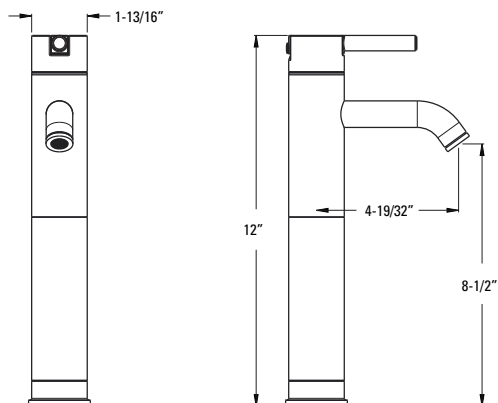

Technical Info

- Holes:** · 1-Hole Installation
- Features:** · Ceramic Disc Valve
· Metal Lever Handle
· Single Post Mounting Ring
· Grid Strainer Sold Separately
· Hot/Cold Indicator
· 1.2 gpm @ 60 psi