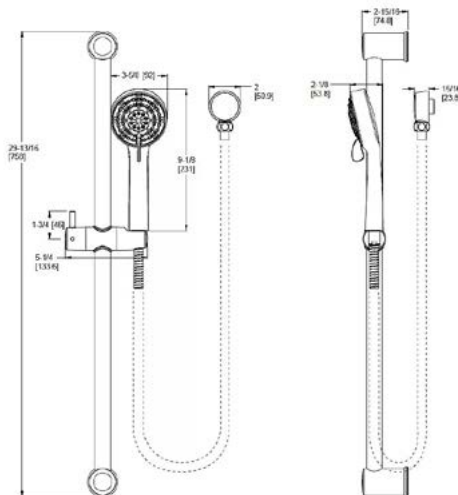

	Model	Finish	Case Qty	List Price	Technical Info
ADA Handheld Shower with Slide Bar	LG16-5ØØC	Polished Chrome	3	\$295	Features: <ul style="list-style-type: none"> · 1.8 GPM Flow Rate · 60" Metal Hose · All Metal Construction · Easy to Clean Nozzles · Mounting Hardware Included · Valve Not Included
	LG16-5ØØK	Brushed Nickel	3	\$440	
	LG16-5ØØB	Matte Black	3	\$525	
	LG16-5ØØY	Tuscan Bronze	3	\$660	
	LG16-5ØØBG	Brushed Gold	3	\$550	