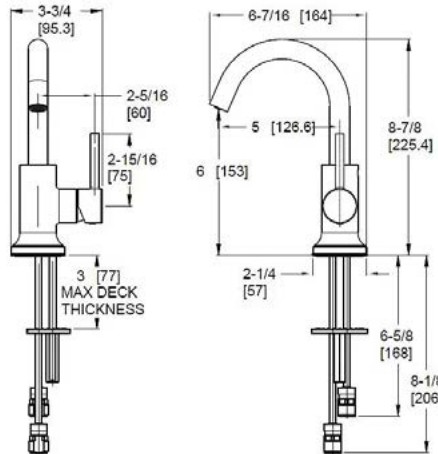

Holes: · 1 or 3-Hole 4" Installation

1. **Features:**
2. Pforever Seal Ceramic Disc Valve
   - Metal Lever Handles
   - Pfast Connect™
   - 3-Hole Deckplate Sold Separately 961-253*
   - 1.2 gpm @ 60 psi

LG49-TNTC	Polished Chrome	3	$604
LG49-TNTK	Brushed Nickel	3	$860
LG49-TNTB	Matte Black	3	$866
LG49-TNTBG	Brushed Gold	3	$881

8" Widespread Lavatory