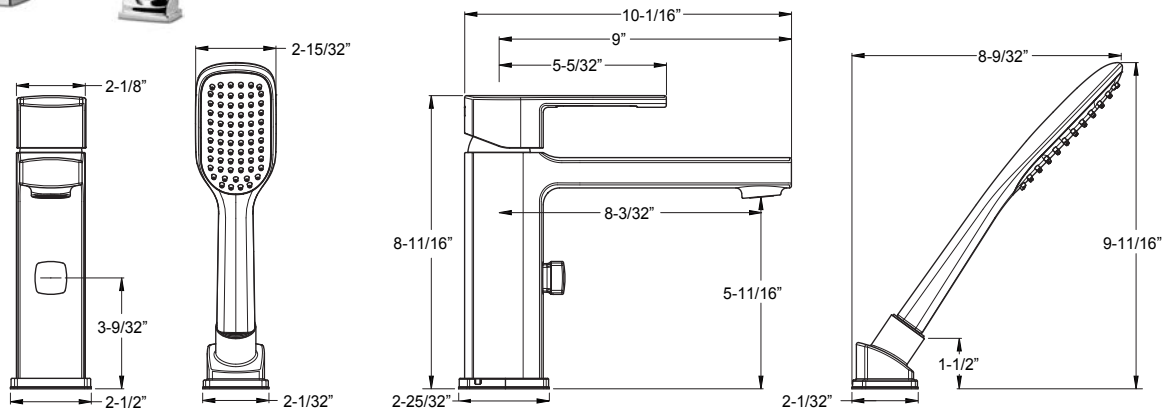

Technical Info

Holes: · 1-Hole

1. **Features:**
2. Ceramic Disc Valve
   - Metal Lever Handle
   - Fixed Spout
   - 1/2" NPSM Inlet Lines

Valve Included. No Additional Valving Needed.

	Model	Finish	Case Qty	List Price
★	RT6-2DAC	Polished Chrome	3	$501
	RT6-2DAK	Brushed Nickel	3	$556
	RT6-2DAB	Matte Black	3	$612