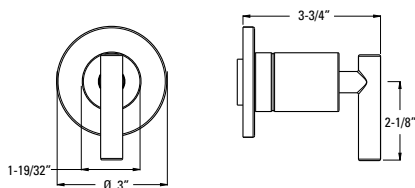

Contempra® Diverter Trim	Ø16-NC1C	Polished Chrome	3	$99	Features: · SecurePfit™ · Metal Lever Handle and Matching Flange
	Ø16-NC1K	Brushed Nickel	3	$131	
	Ø16-NC1B	Matte Black	3	$130	
	Ø16-NC1BG	Brushed Gold	3	$157