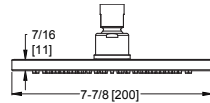

Rhen™ Showerhead	★ 973-264A	Polished Chrome	1	$201	Features: · Raincan Showerhead · Easy To Clean Spray Nozzles · Brass Ball Joint · Shower Arm and Flange Sold Separately · Order 941-Ø55Ø for 1.5 gpm Showerhead Insert · Showerhead 1.8 gpm @ 80 psi
	973-264J	Brushed Nickel	1	$223	
	★ 973-264B	Matte Black	1	$283	
	973-264BG	Brushed Gold	1	$294