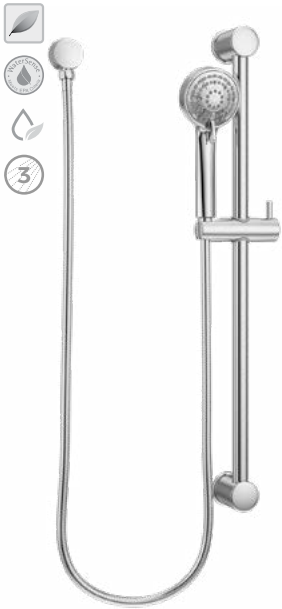

Slide Bar/Handheld

	Model	Finish	Case Qty	List Price	Technical Info
Slide Bar Package	★ LG16-500C	Polished Chrome	6	$295	Features: · Complete Slide Bar Package with Hand Shower, Hose, Drop Elbow, and Slide Bar · Metal Slide Bar · Easy To Clean Spray Nozzles · 60" Metal Hose with Matching Finish · Functions: Penetrating Massage, Rain Spray and Invigorating Spray · Multifunction handheld shower gives you three unique spray functions and a pause (Non Positive Shutoff) feature · Pause function temporarily reduces water flow to less than 0.5 gpm · Not to be Used as a Grab Bar · Hand Shower 1.8 gpm @ 80 psi
	★ LG16-500K	Brushed Nickel	6	$440	
	★ LG16-500B	Matte Black	6	$525	
	LG16-500BG	Brushed Gold	6	$550