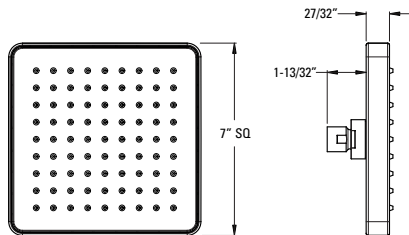

Model	Finish	Case Qty	List Price
★	973-228A	Polished Chrome	1	$108
	973-228J	Brushed Nickel	1	$139
	973-228B	Matte Black	1	$195