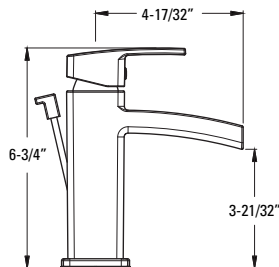

Model	Finish	Case Qty	List Price
Single Control Lavatory Faucet	LG42-DFIC	Polished Chrome	3	$341
	LG42-DFIK	Brushed Nickel	3	$431
	LG42-DFIB	Matte Black	3	$583
	961-Ø6ØA	Polished Chrome	1	$24
	961-Ø6ØJ	Brushed Nickel	1	$26
	961-Ø6ØB	Matte Black	1	$30

Technical Info

Holes: · 1 or 3-Hole 4" Installation

1. **Features:**
2. Ceramic Disc Valve
   - Metal Lever Handle
   - Laminar Flow
   - Pfast Connect™
   - Single Post Mounting Ring
   - 3-Hole Deckplate Included
   - All Metal Pop-Up
   - Pforever Seal Ceramic Disc Valve
   - 1.2 gpm @ 60 psi

Deckplates

3-Hole Roman Tub Trim

RT6-5D1C	Polished Chrome	3	$588
RT6-5D1K	Brushed Nickel	3	$705
RT6-5D1B	Matte Black	3	$887

Holes: · 3-Hole

1. **Features:**
2. Ceramic Disc Valves
   - Metal Lever Handles
   - Fixed Spout

Must Order ØX6-Ø5ØR or ØX6-15ØR Rough In Valve Separately. See Valve Section.