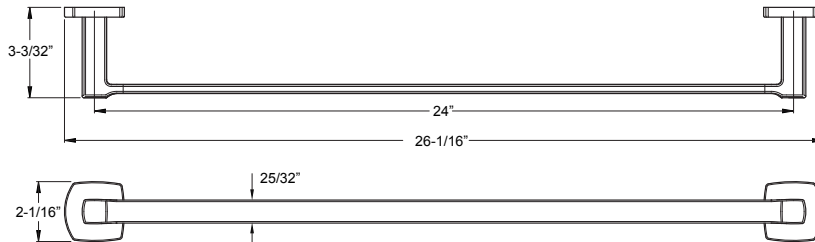

1. **Holes:** · 2-Hole
2. **Features:** · All Metal Construction
   · Standard Mounting Brackets
   · Concealed Screw Installation
   · Mounting Hardware Included

Towel Ring	★ BRB-DA1C	Polished Chrome	8	$49
	★ BRB-DA1K	Brushed Nickel	8	$61
	★ BRB-DA1B	Matte Black	8	$72