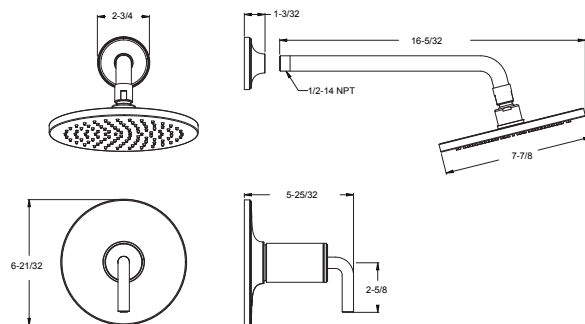

1. **Features:**
2. SecurePfit™
   - Metal Lever Handle
   - Hot/Cold Indicator
   - All Brass Showerhead
   - Easy to Clean Spray Nozzles
   - 7" IP & Quick Connect Diverted Tub Spout
   - Showerhead 1.8 gpm @ 80 psi

Must Order Pressure Balance Rough in Valve Separately. See Valve Section.

Pressure Balance Valve Only Trim

R89-1TNTC	Polished Chrome	3	$244
R89-1TNTK	Brushed Nickel	3	$312
R89-1TNTB	Matte Black	3	$333
R89-1TNTBG	Brushed Gold	3	$347