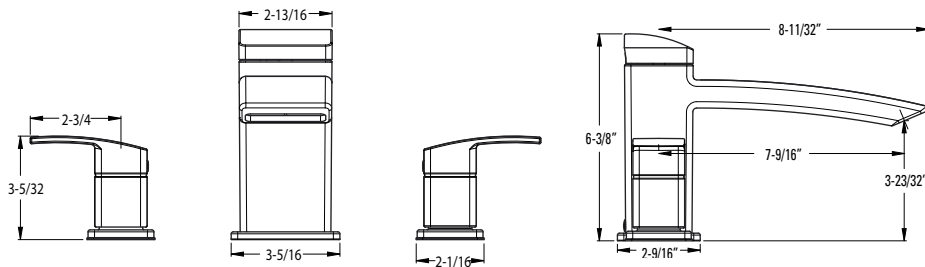

3-Hole Roman Tub Trim

RT6-5D1C	Polished Chrome	3	$588
RT6-5D1K	Brushed Nickel	3	$705
RT6-5D1B	Matte Black	3	$887

Holes: · 3-Hole

1. **Features:**
2. Ceramic Disc Valves
   - Metal Lever Handles
   - Fixed Spout

Must Order ØX6-Ø5ØR or ØX6-15ØR Rough In Valve Separately. See Valve Section.