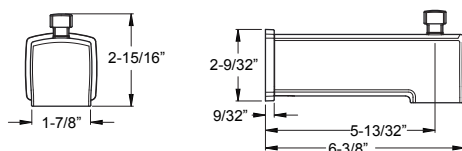

Deckard™ Tub Spout

92Ø-2Ø8A	Polished Chrome	1	$96
92Ø-2Ø8J	Brushed Nickel	1	$124
92Ø-2Ø8B	Tuscan Bronze	1	$117