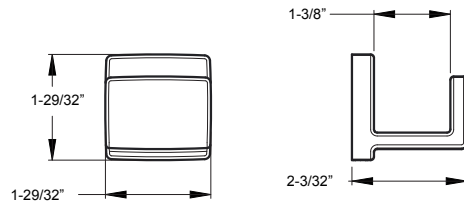

Robe Hook 	★ BRH-DA1C	Polished Chrome	12	$22	Holes: · 1-Hole Features: · All Metal Construction · Standard Mounting Brackets · Concealed Screw Installation · Mounting Hardware Included
	★ BRH-DA1K	Brushed Nickel	12	$28	
	★ BRH-DA1B	Matte Black	12	$33