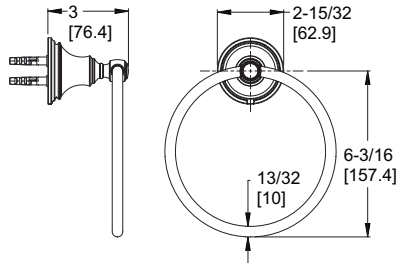

Model	Finish	Case Qty	List Price	Technical Info
	BRB-TBØC	Polished Chrome	3	$98	Holes: · 1-Hole Features: · All Metal Construction · Superior Mounting Bracket · Concealed Screw Installation · Mounting Hardware Included
	BRB-TBØK	Brushed Nickel	3	$112	
	BRB-TBØD	Polished Nickel	3	$111	
	BRB-TBØBG	Brushed Gold	3	$135