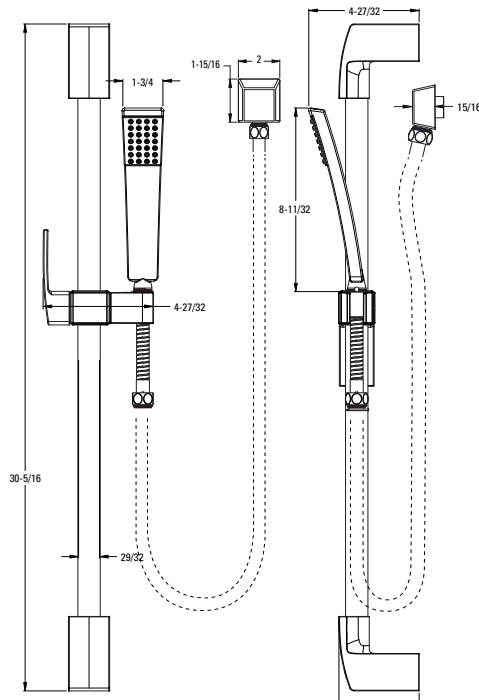

Model	Finish	Case Qty	List Price
Slide Bar/Hand Shower Kit	★ LG16-3DFC	Polished Chrome	3	$457
	★ LG16-3DFK	Brushed Nickel	3	$608
	★ LG16-3DFB	Matte Black	3	$709