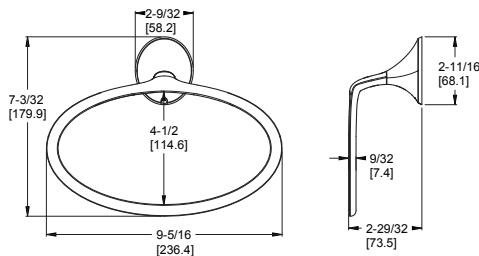

18" Towel Bar

Model	Finish	Case Qty	List Price
BTB-RH1C	Polished Chrome	3	$144
BTB-RH1K	Brushed Nickel	3	$155
BTB-RH1B	Matte Black	3	$169
BTB-RH1BG	Brushed Gold	3	$183

Technical Info

1. **Holes:** · 2-Hole
2. **Features:** · Premium Metal Construction
   · Superior Mounting Posts
   · Concealed Screw Installation
   · Mounting Hardware Included

24" Double Towel Bar

BTB-RH2C	Polished Chrome	3	$209
BTB-RH2K	Brushed Nickel	3	$222
BTB-RH2B	Matte Black	3	$235
BTB-RH2BG	Brushed Gold	3	$249

1. **Holes:** · 2-Hole
2. **Features:** · Premium Metal Construction
   · Superior Mounting Posts
   · Concealed Screw Installation
   · Mounting Hardware Included

Towel Ring

BRB-RHØC	Polished Chrome	3	$110
BRB-RHØK	Brushed Nickel	3	$122
BRB-RHØB	Matte Black	3	$136
BRB-RHØBG	Brushed Gold	3	$149

1. **Holes:** · 1-Hole
2. **Features:** · Premium Metal Construction
   · Superior Mounting Posts
   · Concealed Screw Installation
   · Mounting Hardware Included