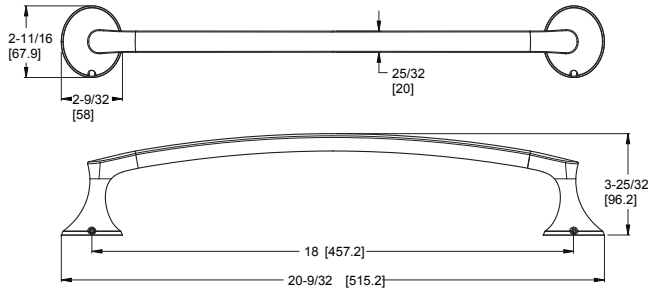

Model	Finish	Case Qty	List Price	Technical Info
18" Towel Bar	BTB-RH1C	Polished Chrome	3	$144	Holes: · 2-Hole Features: · Premium Metal Construction · Superior Mounting Posts · Concealed Screw Installation · Mounting Hardware Included
	BTB-RH1K	Brushed Nickel	3	$155	
	BTB-RH1B	Matte Black	3	$169	
	BTB-RH1BG	Brushed Gold	3	$183