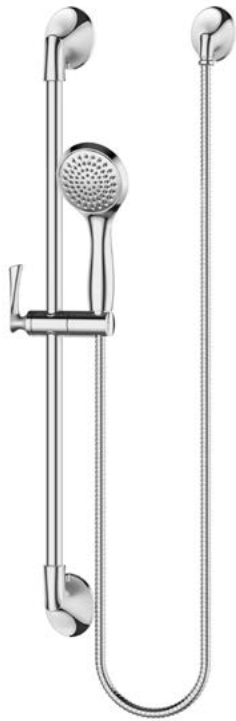

Slide Bar/Hand Shower Kit

Model	Finish	Case Qty	List Price
LG16-3RHC	Polished Chrome	3	$433
LG16-3RHK	Brushed Nickel	3	$572
LG16-3RHB	Matte Black	3	$668
LG16-3RHBG	Brushed Gold	3	$698

Technical Info

1. **Features:**
2. Complete Slide Bar Package with Hand Held Shower, Hose, Drop Elbow, and Slide Bar
   - Self Cleaning Handheld Showerhead
   - 60" Metal Hose with Matching Finish
   - Back Flow Prevention
   - Works with Rhen Diverter Trim and Valve
   - Not to be Used as a Grab Bar
   - Hand Shower 1.8 gpm @ 60 psi