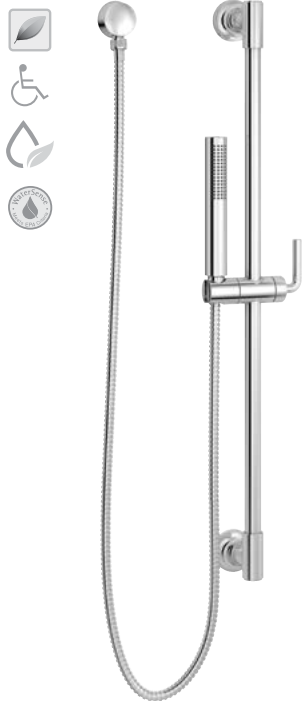

Model	Finish	Case Qty	List Price
LG16-3TNTC	Polished Chrome	3	$451
LG16-3TNTK	Brushed Nickel	3	$597
LG16-3TNTB	Matte Black	3	$697
LG16-3TNTBG	Brushed Gold	3	$727

Slide Bar/Hand Shower Kit