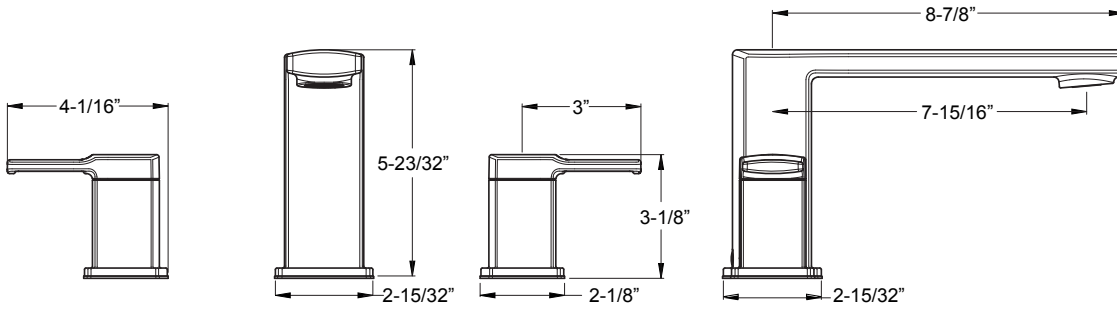

Technical Info

Holes: · 3-Hole

1. **Features:**
2. Ceramic Disc Valves
   - Metal Lever Handles
   - Fixed Spout

Must Order ØX6-Ø5ØR or ØX6-15ØR Rough In Valve Separately. See Valve Section.