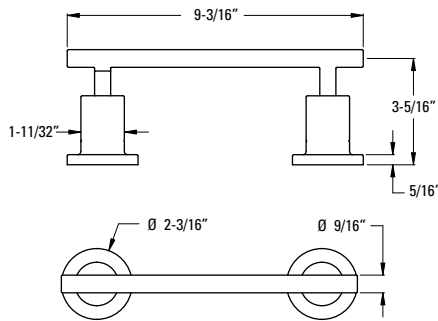

Paper Holder

Holes: · 2-Hole

1. **Features:**
2. Premium Metal Construction
   - Standard Mounting Bracket
   - Concealed Screw Installation
   - Mounting Hardware Included
   - Swivel Mount Paper Holder

★	BRH-NC1C	Polished Chrome	3	$40
	BRH-NC1K	Brushed Nickel	3	$53
★	BRH-NC1B	Matte Black	3	$69
	BRH-NC1BG	Brushed Gold	3	$62

Robe Hook