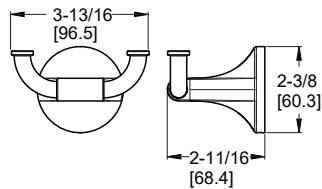

Pfirst Modern™ Robe Hook	★ BRH-PFMØC	Polished Chrome	3	$34	Holes: · 1-Hole Features: · All Metal Construction · Standard Mounting Bracket · Concealed Screw Installation · Mounting Hardware Included
	★ BRH-PFMØGS	Brushed Nickel	3	$40	
	★ BRH-PFMØB	Matte Black	3	$47