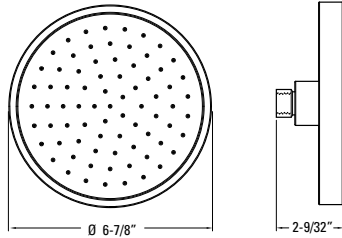

Showerheads

	Model	Finish	Case Qty	List Price
Contempra™ Raincan Showerhead 	★ 973-241A	Polished Chrome	1	$95
	973-241J	Brushed Nickel	1	$100
	★ 973-241B	Matte Black	1	$109
	973-241BG	Brushed Gold	1	$176