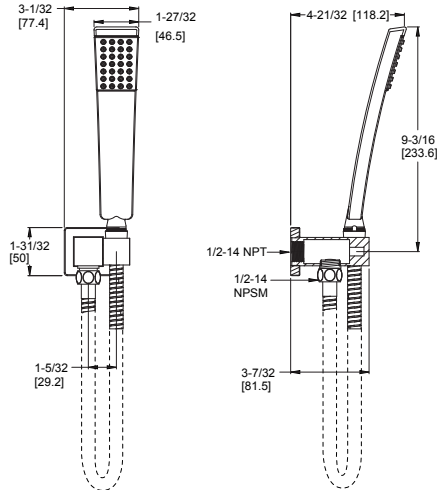

Model	Finish	Case Qty	List Price
★	LG16-2DFC	Polished Chrome	1	$244
	LG16-2DFK	Brushed Nickel	1	$379
	LG16-2DFB	Matte Black	1	$389

3 Piece Hand Held Shower Kit

Technical Info

1. **Features:**
- 1.8 GPM Flow Rate
  - 60" Metal Hose
  - All Metal Construction
  - Easy to Clean Nozzles
  - Mounting Hardware Included
  - Valve Not Included
  - Pforever Warranty®

★	LG6-4DIB	Matte Black	1	$1,115