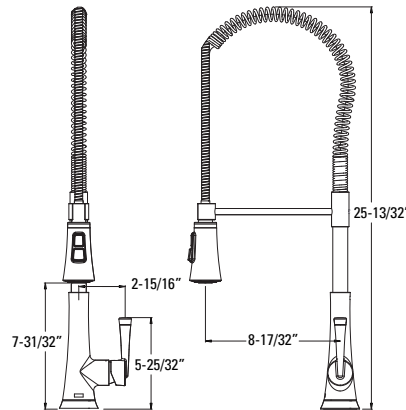

Holes: · 1 or 3-Hole 8" Installation

1. **Features:**
2. Ceramic Disc Valve
   - High Arc Pull-Down Swivel Coil Spout
   - Metal Lever Handle
   - Pfast Connect Supply Lines
   - Three-Function Sprayhead: Stream, Spray, and Pause
   - Single Post Mounting Ring and 3-Hole Deckplate Included
   - 1.8 gpm @ 60 psi