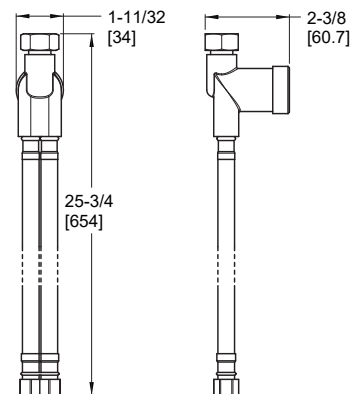

Optional Deckplate

AC Adapter

Mixing Valve

Contempra

PAGE: B-23

Deckard

PAGE: B-35

Kenzo