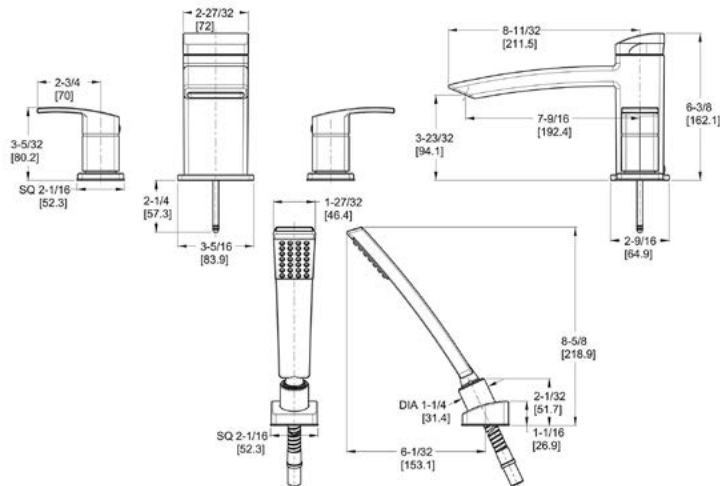

2-Handle Complete Roman Tub Trim with Handheld Shower

1. **Features:**
- 1.8 GPM Flow Rate
  - Includes coordinating tub hand shower
  - Mid-arc spout to help provide easy access
  - All Metal Construction
  - Easy to Clean Nozzles
  - Mounting Hardware Included
  - Valve Not Included
  - Pforever Warranty®