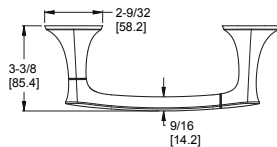

Model	Finish	Case Qty	List Price
Paper Holder	BPH-RHØC	Polished Chrome	3	$108
	BPH-RHØK	Brushed Nickel	3	$127
	BPH-RHØB	Matte Black	3	$142
	BPH-RHØBG	Brushed Gold	3	$155