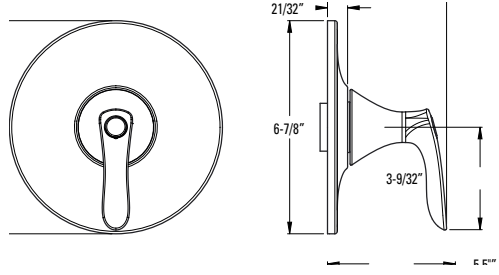

Model	Finish	Case Qty	List Price	Technical Info
Pressure Balance Valve Only Trim 	★ R89-1WRC	Polished Chrome	3	$69	Features: · Quick Trim™ Wall Flange · Metal Lever Handle · Hot/Cold Indicator
	R89-1WRK	Brushed Nickel	3	$103	
	R89-1WRY	Tuscan Bronze	3	$138	
	R89-1WRB	Matte Black	3	$144