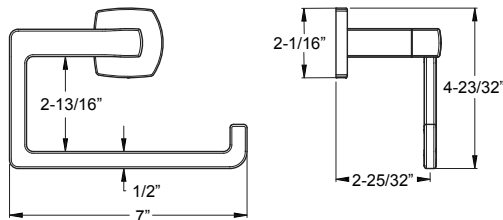

1. **Holes:** · 1-Hole
2. **Features:** · All Metal Construction
   · Superior Mounting Brackets
   · Concealed Screw Installation
   · Mounting Hardware Included