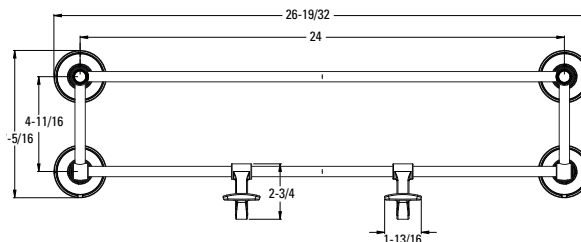

Model	Finish	Case Qty	List Price	Technical Info
	BTR-TB2C	Polished Chrome	3	$492	Holes: · 4-Hole Installation Features: · Premium Metal Construction · Superior Mounting Posts · Concealed Screw Installation · Mounting Hardware Included · 2 Hanging Hooks Included · 75lb. Max. Load
	BTR-TB2K	Brushed Nickel	3	$566	
	BTR-TB2D	Polished Nickel	3	$566	
	BTR-TB2BG	Brushed Gold	3	$598