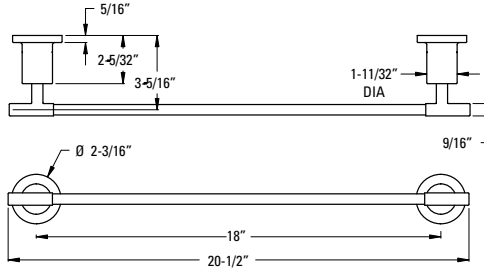

	Model	Finish	Case Qty	List Price
18" Towel Bar	★ BTB-NC1C	Polished Chrome	3	\$67
	BTB-NC1K	Brushed Nickel	3	\$91
	★ BTB-NC1B	Matte Black	3	\$112
	BTB-NC1BG	Brushed Gold	3	\$106

Technical Info

Holes: · 2-Hole