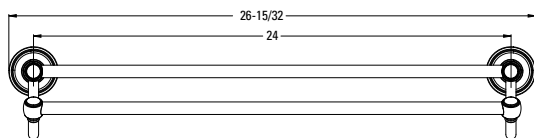

BTB-TB2C	Polished Chrome	3	$149	Holes: · 2-Hole Installation Features: · Premium Metal Construction · Superior Mounting Posts · Concealed Screw Installation · Mounting Hardware Included
	BTB-TB2K	Brushed Nickel	3	$167	
	BTB-TB2D	Polished Nickel	3	$167	
	BTB-TB2BG	Brushed Gold	3	$189