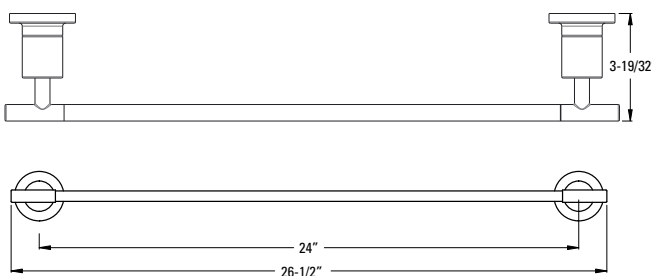

Holes: · 2-Hole

Features: · Premium Metal Construction
· Superior Mounting Bracket
· Concealed Screw Installation
· Mounting Hardware Included

24" Towel Bar	★ BTB-NC2C	Polished Chrome	3	\$73
	BTB-NC2K	Brushed Nickel	3	\$99
	★ BTB-NC2B	Matte Black	3	\$125
	BTB-NC2BG	Brushed Gold	3	\$115