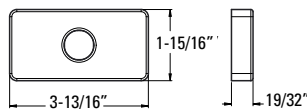

1. **Features:**
2. All Metal
   - Matches Kenzo Style & Finishes