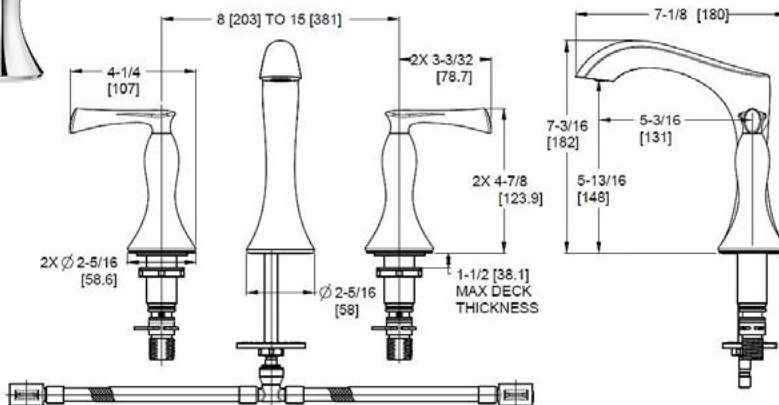

Single Control Bathroom Faucet

Model	Finish	Case Qty	List Price
LG42-RH2C	Polished Chrome	3	$480
LG42-RH2K	Brushed Nickel	3	$600
LG42-RH2B	Matte Black	3	$640
LG42-RH2BG	Brushed Gold	3	$685

Technical Info

Holes: · 1 or 3-Hole 4" Installation

1. **Features:**
2. Ceramic Disc Valve
   - Metal Lever Handle
   - Single Post Mounting Ring
   - 3-Hole Deckplate Sold Separately 961-232*
   - All Metal Push and Seal
   - 1.2 gpm @ 60 psi

2-Handle 8" Widespread Bathroom Faucet

LG49-RH3C	Polished Chrome	3	$603
LG49-RH3K	Brushed Nickel	3	$754
LG49-RH3B	Matte Black	3	$804
LG49-RH3BG	Brushed Gold	3	$862

Holes: · 3-Hole 8-15" Installation

1. **Features:**
2. Ceramic Disc Valves
   - Metal Lever Handles
   - All Metal Push and Seal™
   - Order 971-Ø26Ø to Increase Max. Install Depth to 3"
   - 1.2 gpm @ 60 psi