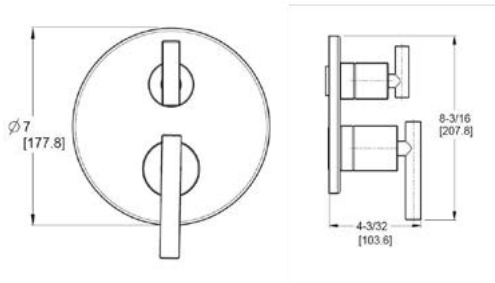

Stacked Diverter Only Trim

R89-SNCC	Polished Chrome	6	$222
R89-SNCK	Brushed Nickel	6	$249
R89-SNCB	Matte Black	6	$274
R89-SNCBG	Brushed Gold	6	$284