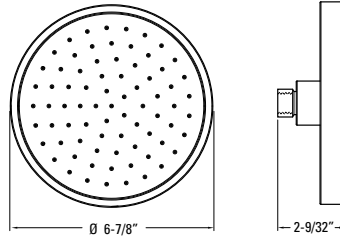

Raincan Showerhead

Model	Finish	Case Qty	List Price
973-241A	Polished Chrome	1	$95
973-241J	Brushed Nickel	1	$100
973-241B	Matte Black	1	$109
973-241BG	Brushed Gold	1	$176