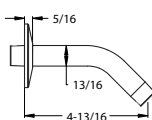

Tub & Shower

Pfirst Modern™ Pressure Balance Tub & Shower Trim

	Model	Finish	Case Qty	List Price
★	R89-Ø7ØØ	Polished Chrome	3	$102
	R89-Ø7ØK	Brushed Nickel	3	$138
★	R89-Ø7ØB	Matte Black	3	$187