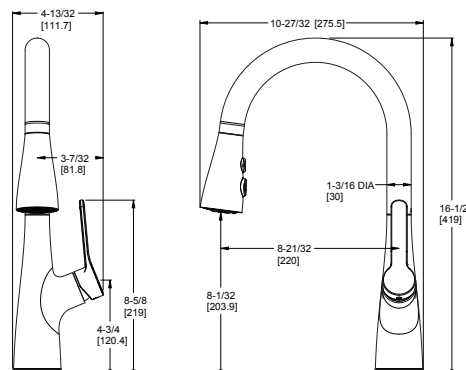

Pull-Down Kitchen Faucets

	Model	Finish	Case Qty	List Price
Neera™ 1-Handle Pull-Down Faucet	★ LG529-NEC	Polished Chrome	3	$350
	★ LG529-NES	Stainless Steel	3	$403
	★ LG529-NEB	Matte Black	3	$467

1. **Holes:** · 1-Hole Installation
2. **Features:** · Optional 3-Hole Installation Deck Plate Available, Order 961-2Ø1* Separately
- 1-hole installation
  - High arc spout for added clearance and reach
  - 3 Function Pull-Down Sprayer (Spray, Stream and Pause)
  - Advanced spray head docking system ensures a secure, tight connection to the faucet spout
  - 1.8 gpm

Deckplate Model	Finish	List Price
961-2Ø1A	Polished Chrome	$40
961-2Ø1S	Stainless Steel	$44
961-2Ø1B	Matte Black	$49

Norden™ 1-Handle Pull-Down Kitchen Faucet	★ GT529-NRC	Polished Chrome	3	$450
	★ GT529-NRS	Stainless Steel	3	$501
	★ GT529-NRB	Matte Black	3	$555