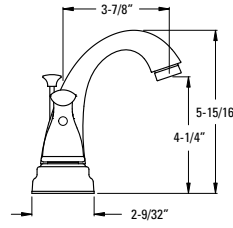

4" Centerset Lavatory Faucets

Model	Finish	Case Qty	List Price
LG148-7ØØØ	Polished Chrome	3	$143
LG148-7ØØK	Brushed Nickel	3	$175

Technical Info

Holes: · 3-Hole 4" Installation

1. **Features:**
2. Ceramic Disc Valves
   - Metal Lever Handles
   - High Arc Fixed Spout
   - Push & Seal Drain Included
   - 1.2 gpm @ 60 psi