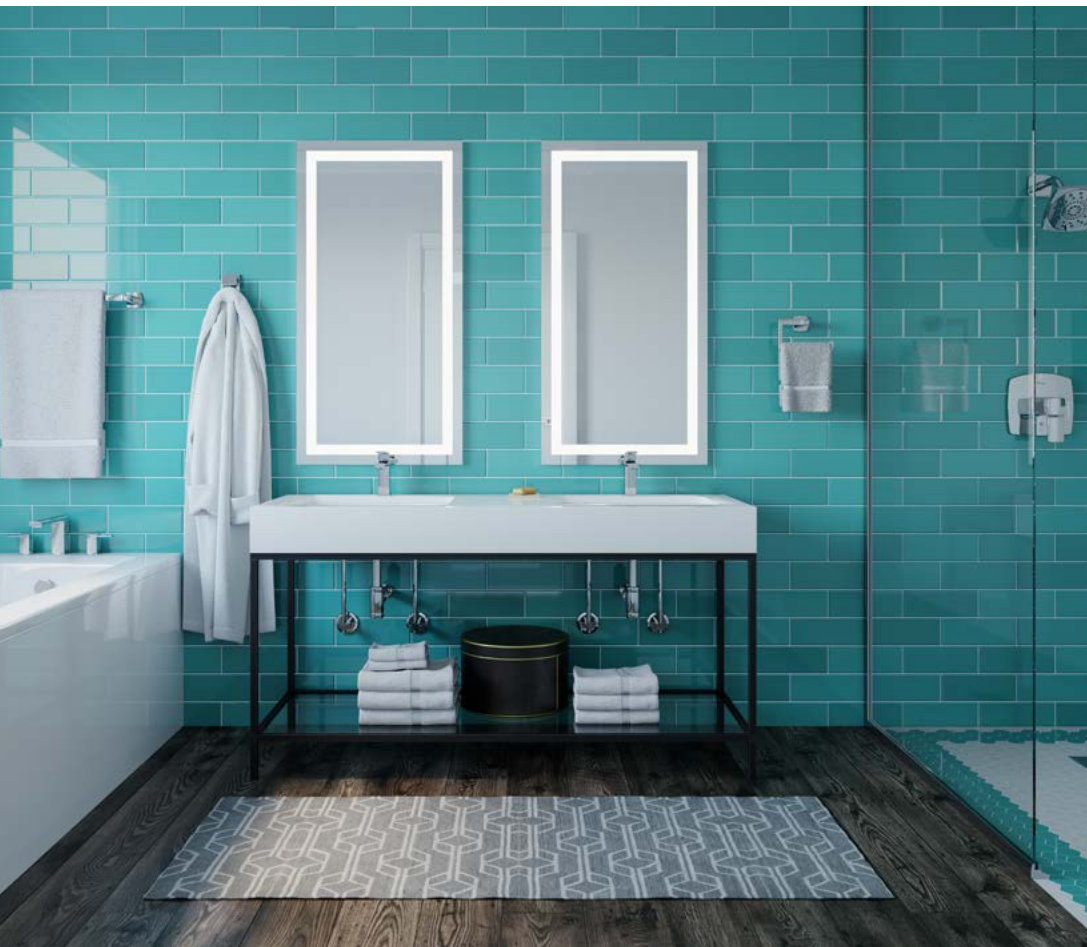

Robe Hook

Holes: · 1-Hole

- Features:**
- Premium Metal Construction
 - Standard Mounting Bracket
 - Concealed Screw Installation
 - Mounting Hardware Included

Deckard

The Deckard Collection embodies soft-modern design by incorporating curves into the familiar sleek, hard-edge motif of modern aesthetics. The clean, horizontal lines in this design create a precise look as the contrasting subtle curves offer balance. The small footprint of this faucet and the thin profile of the spout and handle make this a clean design that is optimal for any modern space.