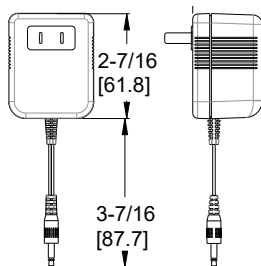

Model	Finish	Case Qty	List Price	Technical Info
Inertia Touchless Faucet	★ LF-042-EINC	Touchless Commercial Bath Faucet (Chrome)	3	$324	Holes: · 1-Hole Installation Features: · React™ Touch-Free Technology · Single Hole Applications · 0.5 GPM Flow Rate · Vandal Resistant Aerator · Fail-Safe Feature (turn off when no power) · Includes 4 x AA Batteries · Battery Powered 2yr+ with 150 uses per day · Mounting Hardware Included · Easy to assemble · All Metal Construction · Lead Free Brass · CUPc, IAPMO, ASME, NSF certified · Limited 3 Year Commercial Warranty

950-4229	AC Adapter	1	TBA
961-266	Deckplate	1	TBA

1. **Optional:**
2. For 3-hole applications
   - 6V AC Adapter
   - Mixing Valve
   - 0.35, 1.0, 1.5 GPM Aerators
   - 0.5 GPM Vandal Proof Aerator