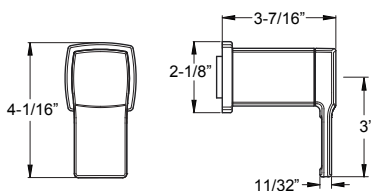

Deckard™ Diverter Trim	Ø16-DAØC	Polished Chrome	3	$67	Features: · SecurePfit™ · Metal Lever Handle and Matching Flange
	Ø16-DAØK	Brushed Nickel	3	$83	
	Ø16-DAØB	Matte Black	3	$100