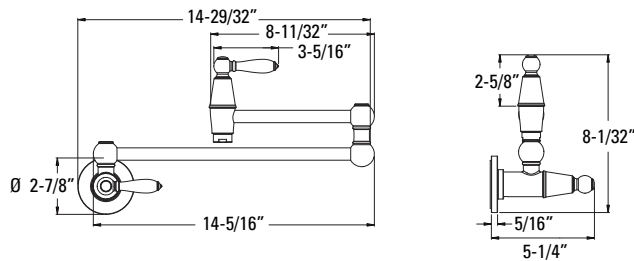

Port Haven™ Wall Mount Pot Filler

GT533-TDC	Polished Chrome	3	$633
GT533-TDS	Stainless Steel	3	$616
GT533-TDY	Tuscan Bronze	3	$657
GT533-TDBG	Brushed Gold	3	$683

Holes: · 1-Hole Installation

1. **Features:**
2. Ceramic Disc Valves
   - Metal Lever Handles
   - Dual Handle Shut Off
   - 3.0 gpm @ 60 psi