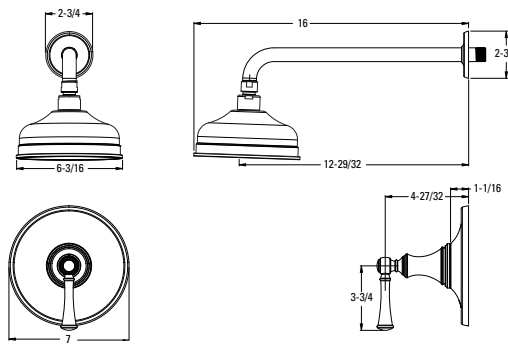

Tisbury™ - Tub & Shower

Pressure Balance Tub & Shower Trim

Model	Finish	Case Qty	List Price
LG89-8TBC	Polished Chrome	3	$453
LG89-8TBK	Brushed Nickel	3	$589
LG89-8TBD	Polished Nickel	3	$589
LG89-8TBBG	Brushed Gold	3	$674

1. **Features:**
2. SecurePfit™
   - Metal Lever Handle
   - Hot/Cold Indicator
   - All Brass Showerhead
   - Easy to Clean Spray Nozzles
   - 7" IP & Quick Connect Diverter Tub Spout
   - Optional Cross Handle HHL-Ø89TB*
   - Both Finished Matched Metal and Ceramic Caps Included
   - Showerhead 1.8 gpm @ 80 psi

OX8-340A
OX8-310A

Pressure Balance Shower Trim

LG89-7TBC	Polished Chrome	3	$412
LG89-7TBK	Brushed Nickel	3	$512
LG89-7TBD	Polished Nickel	3	$512
LG89-7TBBG	Brushed Gold	3	$604

1. **Features:**
2. SecurePfit™
   - Metal Lever Handle
   - Hot/Cold Indicator
   - All Brass Showerhead
   - Easy to Clean Spray Nozzles
   - Optional Cross Handle HHL-Ø89TB*
   - Both Finished Matched Metal and Ceramic Caps Included
   - Showerhead 1.8 gpm @ 80 psi

Pressure Balance Valve Only Trim

R89-1TBC	Polished Chrome	3	$211
R89-1TBK	Brushed Nickel	3	$286
R89-1TBD	Polished Nickel	3	$289
R89-1TBBG	Brushed Gold	3	$346

1. **Features:**
2. Metal Lever Handle
   - SecurePfit
   - Hot/Cold Indicator
   - Optional Cross Handle HHL-Ø89TB*
   - Both Finished Matched Metal and Ceramic Caps Included