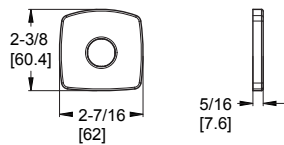

Model	Finish	Case Qty	List Price	Technical Info
	★ 96Ø-331A	Polished Chrome	1	$9	Features: · All Metal · Matches Deckard Style & Finishes
	★ 96Ø-331J	Brushed Nickel	1	$10	
	★ 96Ø-331B	Matte Black	1	$11