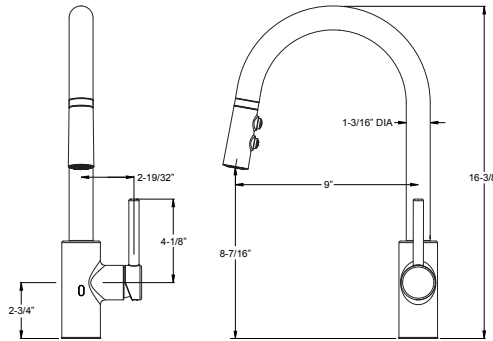

Pull-Down Kitchen Faucets

	Model	Finish	Case Qty	List Price
★ Stellen™ with React™ 1-Handle Touchless Kitchen Faucet	★ LG529-ESAC	Polished Chrome	3	$555
	★ LG529-ESAS	Stainless Steel	3	$610
	★ LG529-ESAB	Matte Black	3	$666

Technical Info

1. **Holes:** · 1 or 3-Hole 8" Installation
2. **Features:**
3. React™: Touch-Free Sensor Technology
   - Smartstop 3-Minute Auto Shut Off
   - Temp Adjust Allows For Above Deck Temperature Control
   - AccuDock™ Sprayhead
   - Ceramic Disc Valve
   - Pfast Connect Supply Lines
   - High Arc Pull-Down Swivel Spout
   - Metal Lever Handle
   - Three-Function Sprayhead: Stream, Spray, and Pause
   - Forward Only Handle Operation
   - Single Post Mounting Ring and 3-Hole Deckplate Included
   - Battery Pack (952-ØØ7Ø) Sold Separately
   - 1.8 gpm @ 60 psi

Deckplate Model	Finish	List Price
961-219A	Polished Chrome	$40
961-219S	Stainless Steel	$45
961-219B	Matte Black	$58