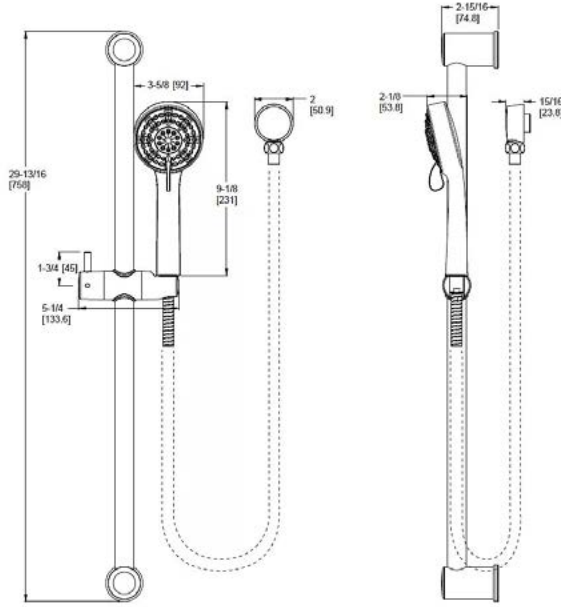

Slide Bar/Handheld

	Model	Finish	Case Qty	List Price	Technical Info
Slide Bar Package	★ LG16-500C	Polished Chrome	6	$295	Features: · Complete Slide Bar Package with Hand Shower, Hose, Drop Elbow, and Slide Bar · Metal Slide Bar · Easy To Clean Spray Nozzles · 60" Metal Hose with Matching Finish · Functions: Penetrating Massage, Rain Spray and Invigorating Spray · Multifunction handheld shower gives you three unique spray functions and a pause (Non Positive Shutoff) feature · Pause function temporarily reduces water flow to less than 0.5 gpm · Not to be Used as a Grab Bar · Hand Shower 1.8 gpm @ 80 psi
	★ LG16-500K	Brushed Nickel	6	$440	
	★ LG16-500B	Matte Black	6	$525	
	LG16-500BG	Brushed Gold	6	$550