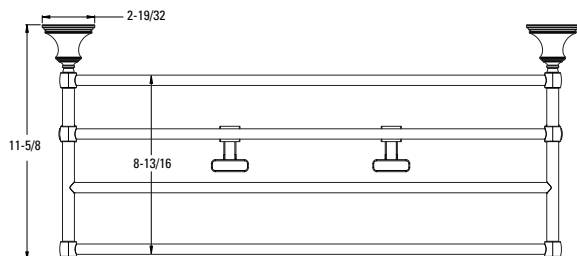

Model	Finish	Case Qty	List Price	Technical Info
	BTR-TB2C	Polished Chrome	3	$492	Holes: · 4-Hole Installation Features: · Premium Metal Construction · Superior Mounting Posts · Concealed Screw Installation · Mounting Hardware Included · 2 Hanging Hooks Included · 75lb. Max. Load
	BTR-TB2K	Brushed Nickel	3	$566	
	BTR-TB2D	Polished Nickel	3	$566	
	BTR-TB2BG	Brushed Gold	3	$598