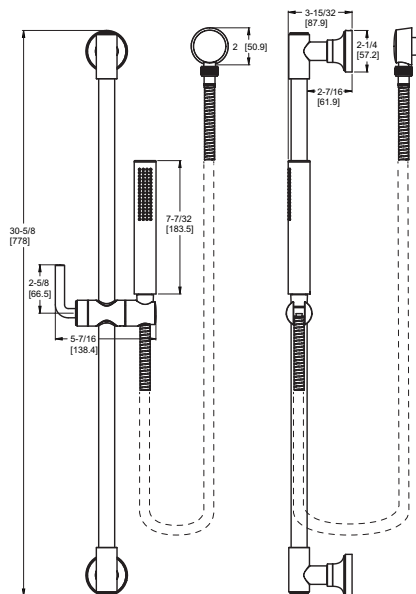

Slide Bar/Handheld

Technical Info

Features:

- Complete Slide Bar Package with Handheld Shower, Hose, Drop Elbow, Slide Bar, and Wall Mount Bracket
- All Metal Slide Bar
- Optional Cross Handle HHL-G16TNT*
- Easy To Clean Spray Nozzles
- 60" Metal Hose with Matching Finish
- Back Flow Prevention
- Works with Tenet Diverter Trim and Valve
- Both Finished Matched Metal and White Ceramic Inserts Included
- Not to Be Used as a Grab Bar
- Hand Shower 1.8 gpm @ 80 psi

Model	Finish	Case Qty	List Price
LG16-3TNTC	Polished Chrome	3	$451
LG16-3TNTK	Brushed Nickel	3	$597
LG16-3TNTB	Matte Black	3	$597
LG16-3TNTBG	Brushed Gold	3	$727

Tenet™ Slide Bar/Hand Shower Kit