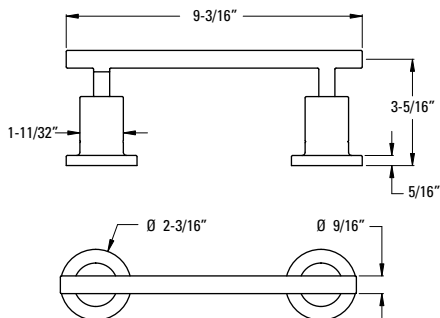

Contempra® - Accessories

	Model	Finish	Case Qty	List Price
★	BPH-NC1C	Polished Chrome	3	$53
	BPH-NC1K	Brushed Nickel	3	$73
	BPH-NC1B	Matte Black	3	$91
	BPH-NC1BG	Brushed Gold	3	$84