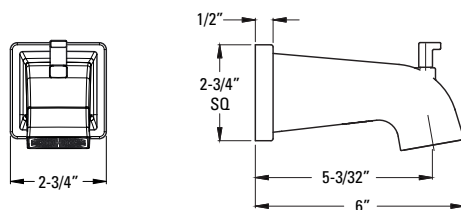

Components

Kenzo™ Tub Spout

92Ø-623A	Polished Chrome	1	$76
92Ø-623B	Matte Black	1	$112

1. **Features:**
2. All Metal
   - IP & Quick Connect Diverter Spout