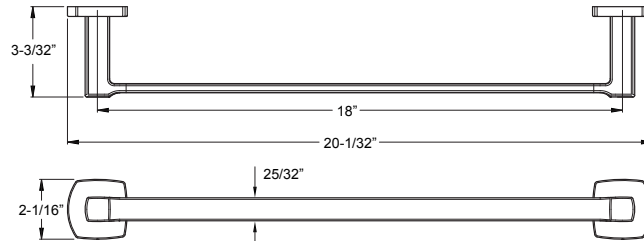

Model	Finish	Case Qty	List Price
18" Towel Bar	★ BTB-DA1C	Polished Chrome	3	$61
	★ BTB-DA1K	Brushed Nickel	3	$83
	★ BTB-DA1B	Matte Black	3	$95

Technical Info

1. **Holes:** · 2-Hole
2. **Features:** · All Metal Construction
   · Standard Mounting Brackets
   · Concealed Screw Installation
   · Mounting Hardware Included

24" Towel Bar	★ BTB-DA2C	Polished Chrome	3	$72
	★ BTB-DA2K	Brushed Nickel	3	$95
	★ BTB-DA2B	Matte Black	3	$105