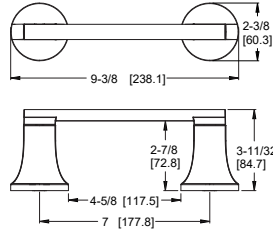

Pfirst Modern™ - Accessories

	Model	Finish	Case Qty	List Price	Technical Info
Pfirst Modern™ Paper Holder	★ BPH-PFMØC	Polished Chrome	3	$52	Holes: · 1-Hole Features: · All Metal Construction · Standard Mounting Bracket · Concealed Screw Installation · Mounting Hardware Included
	★ BPH-PFMØGS	Brushed Nickel	3	$60	
	★ BPH-PFMØB	Matte Black	3	$66