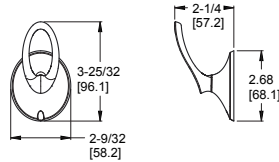

Robe Hook

BRH-RHØC	Polished Chrome	3	$74
BRH-RHØK	Brushed Nickel	3	$86
BRH-RHØB	Matte Black	3	$101
BRH-RHØBG	Brushed Gold	3	$113