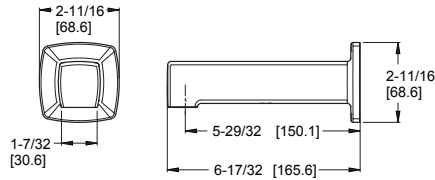

	Model	Finish	Case Qty	List Price	Technical Info
Straight Shower Arm 	973-1Ø3A	Polished Chrome	1	\$59	Features: <ul style="list-style-type: none"> · 13 11/16" Length · Brass Shower Arm · 1/2" NPT Male Connections
	973-1Ø3J	Brushed Nickel	1	\$71	
	973-1Ø3B	Matte Black	1	\$130	
	973-1Ø3Y	Tuscan Bronze	1	\$87	
	973-1Ø3BG	Brushed Gold	1	\$159	