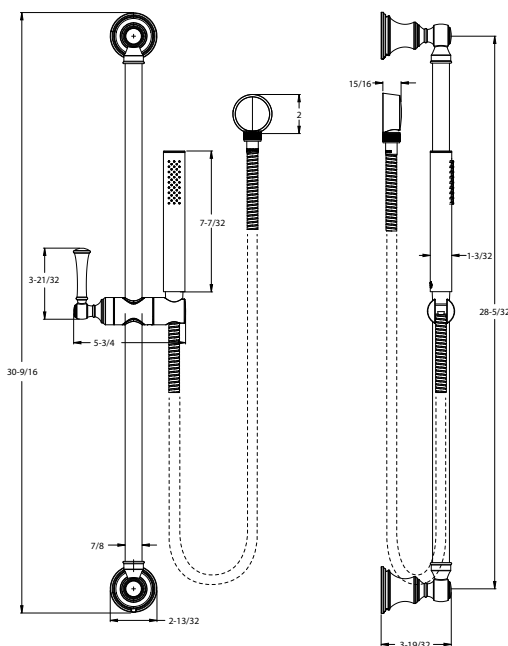

Features:

- Complete Slide Bar Package with Handheld Shower, Hose, Drop Elbow, Slide Bar, and Wall Mount Bracket
- All Metal Slide Bar
- Optional Cross Handle HHL-G16TB*
- Easy To Clean Spray Nozzles
- 60" Metal Hose with Matching Finish
- Back Flow Prevention
- Works with Tisbury Diverter Trim and Valve
- Both Finished Matched Metal and White Ceramic Inserts Included
- Not to Be Used as a Grab Bar
- Hand Shower 1.8 gpm @ 80 psi