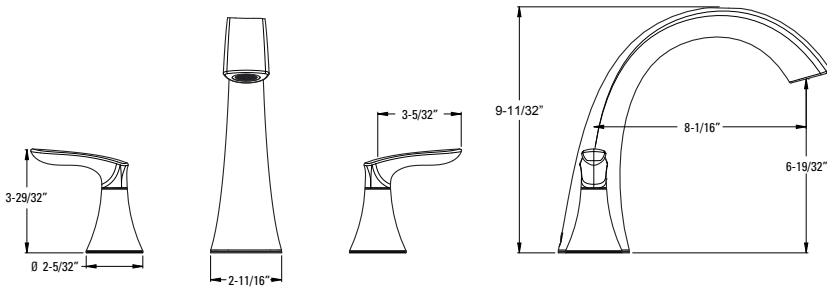

Weller™ - Tub Fillers

	Model	Finish	Case Qty	List Price	Technical Info
3-Hole Roman Tub Trim 	★ RT6-5WRC	Polished Chrome	3	$271	Holes: · 3-Hole Features: · Ceramic Disc Valves · Metal Lever Handles · High Arc Fixed Spout Must Order ØX6-Ø5ØR or ØX6-15ØR Rough In Valve Separately. See Valve Section.
	RT6-5WRK	Brushed Nickel	3	$328	
	RT6-5WRY	Tuscan Bronze	3	$364	
	★ RT6-5WRB	Matte Black	3	$367