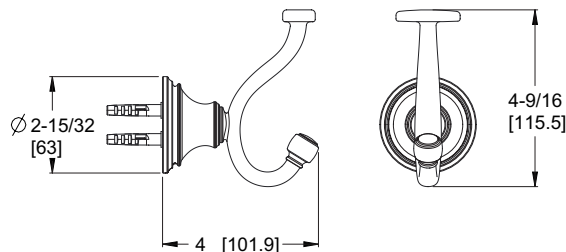

Model	Finish	Case Qty	List Price	Technical Info
	BRH-TBØC	Polished Chrome	3	$49	Holes: · 1-Hole Features: · All Metal Construction · Superior Mounting Bracket · Concealed Screw Installation · Mounting Hardware Included
	BRH-TBØK	Brushed Nickel	3	$57	
	BRH-TBØD	Polished Nickel	3	$57	
	BRH-TBØBG	Brushed Gold	3	$68