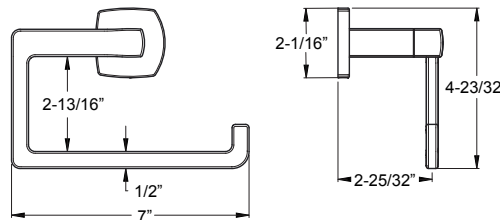

1. **Holes:** · 1-Hole
2. **Features:** · All Metal Construction
   · Standard Mounting Brackets
   · Concealed Screw Installation
   · Mounting Hardware Included

Deckard™