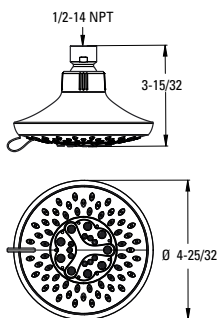

Pfirst Modern™
Job Pack Showerhead

1. **Features:**
2. Multi Function
   - JX = Job Pack Quantity Ships in Master Carton of 12
   - Showerhead 1.8 gpm @ 80 psi