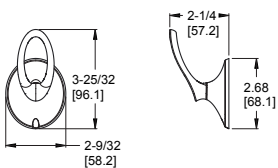

Technical Info

1. **Holes:** · 2-Hole
2. **Features:** · Premium Metal Construction
   · Pivot Swing Paper Mount
   · Concealed Screw Installation
   · Mounting Hardware Included

Robe Hook	BRH-RHØC	Polished Chrome	3	$74
	BRH-RHØK	Brushed Nickel	3	$86
	BRH-RHØB	Matte Black	3	$101
	BRH-RHØBG	Brushed Gold	3	$113