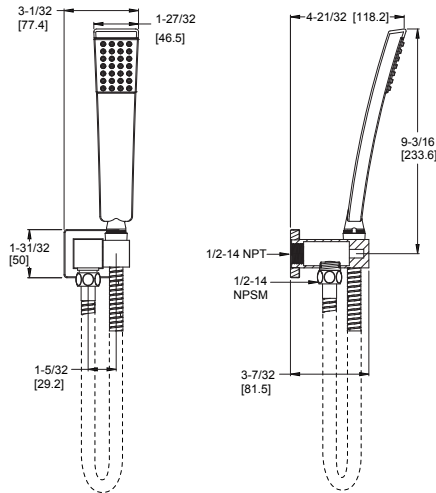

1. **Features:**
2. Complete Slide Bar Package with Hand Held Shower, Hose, Drop Elbow, and Slide Bar
   - Wall Mount Bracket and Drop Elbow
   - Easy To Clean Spray Nozzles
   - 60" Metal Hose with Matching Finish
   - Back Flow Prevention
   - Works with Kenzo Diverter Trim and Valve
   - Not to be Used as a Grab Bar
   - Hand Shower 1.8 gpm @ 80 psi

3 Piece Handshower Set	LG16-2DFC	Polished Chrome	1	$244
	LG16-2DFK	Brushed Nickel	1	$379
	LG16-2DFB	Matte Black	1	$389