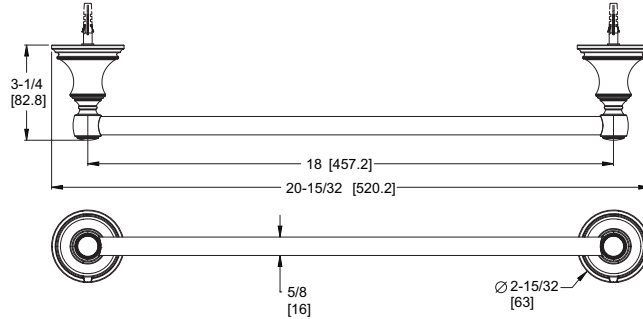

18" Towel Bar

Model	Finish	Case Qty	List Price
BTB-TB1C	Polished Chrome	3	$127
BTB-TB1K	Brushed Nickel	3	$145
BTB-TB1D	Polished Nickel	3	$144
BTB-TB1BG	Brushed Gold	3	$150

Technical Info

Holes: · 2-Hole

1. **Features:**
2. All Metal Construction
   - Superior Mounting Bracket
   - Concealed Screw Installation
   - Mounting Hardware Included