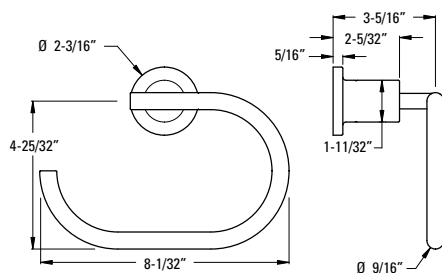

Holes: · 1-Hole

Features: · Premium Metal Construction
· Superior Mounting Bracket
· Concealed Screw Installation
· Mounting Hardware Included