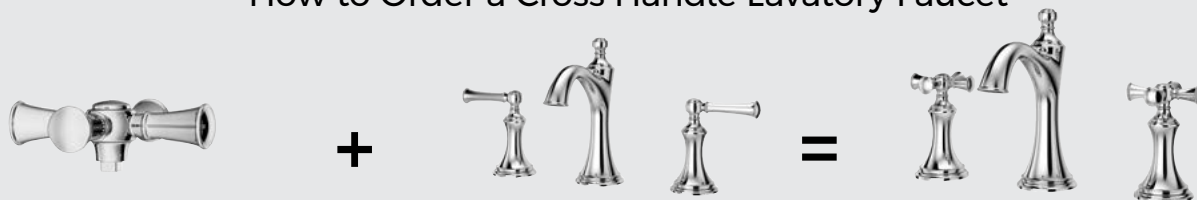

How to Order a Cross Handle Lavatory Faucet

Cross Handle
HHL-Ø49TB*

8" Widespread
LG49-TBØ*

Complete Faucet