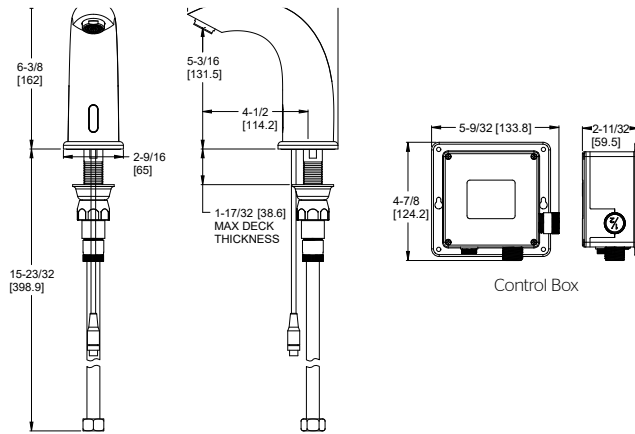

LF042EINC

LF042EINC
Shown with Optional
4" Deckplate

Certifications:

Lead-Free
Certified

Cal Green
Certified

CEC
Compliant

	Model	Finish	Case Qty	List Price	Technical Info
Inertia Touchless Faucet	★ LF-042-EINC	Touchless Commercial Bath Faucet (Chrome)	3	\$324	Holes: · 1-Hole Installation Features: · React™ Touch-Free Technology · Single Hole Applications · 0.5 GPM Flow Rate · Vandal Resistant Aerator · Fail-Safe Feature (turn off when no power) · Includes 4 x AA Batteries · Battery Powered 2yr+ with 150 uses per day · Mounting Hardware Included · Easy to assemble · All Metal Construction · Lead Free Brass · CUPc, IAPMO, ASME, NSF certified · Limited 3 Year Commercial Warranty