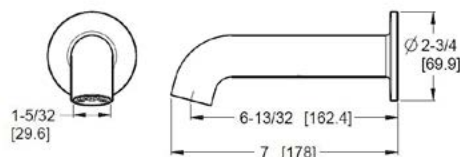

Genuine Replacement Part Non-Diverter Tub Spout

★	92Ø-246A	Polished Chrome	1	$80
★	92Ø-246J	Brushed Nickel	1	$113
	92Ø-246B	Matte Black	1	$127
	92Ø-246BG	Brushed Gold	1	$127