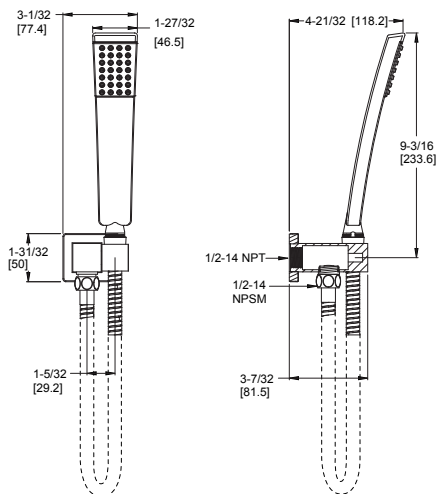

Kenzo™ 3 Piece Handshower Set

LG16-2DFC	Polished Chrome	1	$244
LG16-2DFK	Brushed Nickel	1	$379
LG16-2DFB	Matte Black	1	$389

1. **Features:**
- 1.8 GPM Flow Rate
  - 60" Metal Hose
  - All Metal Construction
  - Easy to Clean Nozzles
  - Mounting Hardware Included
  - Valve Not Included
  - Pforever Warranty®