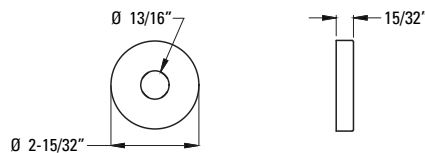

Model	Finish	Case Qty	List Price	Technical Info
	★ 96Ø-258A	Polished Chrome	1	$18	Features: · All Metal · Matches Contempra Style & Finishes
	96Ø-258J	Brushed Nickel	1	$25	
	★ 96Ø-258B	Matte Black	1	$19	
	96Ø-258BG	Brushed Gold	1	$22