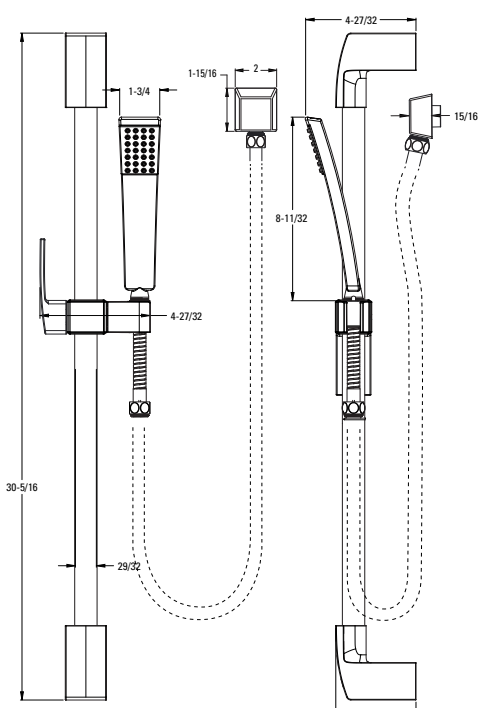

Technical Info

Features:

- Complete Slide Bar Package with Hand Held Shower, Hose, Drop Elbow, and Slide Bar
- Wall Mount Bracket and Drop Elbow
- Easy To Clean Spray Nozzles
- 60" Metal Hose with Matching Finish
- Back Flow Prevention
- Works with Kenzo Diverter Trim and Valve
- Not to be Used as a Grab Bar
- Hand Shower 1.8 gpm @ 80 psi