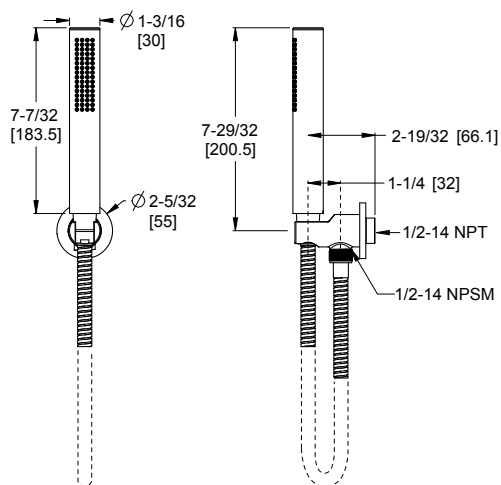

3 Piece Handheld Shower Kit	LG16-2NCC	Polished Chrome	3	$330
	LG16-2NCK	Brushed Nickel	3	$495
	LG16-2NCB	Matte Black	3	$535
	LG16-2NCBG	Brushed Gold	3	$556