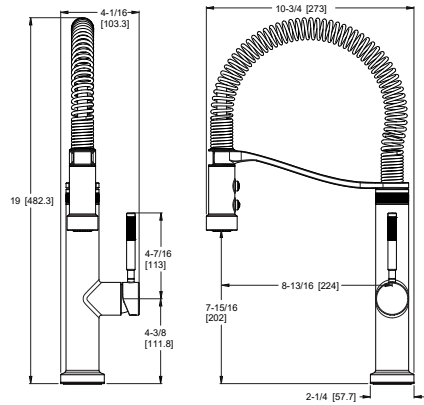

Technical Info

Holes: · 1-Hole Installation

- Features:**
- 1.8 gpm Flow Rate
 - 3 Function Pull-Down Sprayer (Spray, Stream, and Pause)
 - 3/8" Connections
 - 360° Rotating Spout
 - 11" Pull-Down Hose Length
 - Braided Nylon Hose
 - MagnePfit™ Sprayhead Docking
 - Forward Handle Operation
 - Optional 3-Hole Installation Deck Plate Available, Order 961-258* Separately
 - Nylon Flex-Line Supply Lines
 - Wipe Clean™ Nozzles
 - Pfast Connect™
 - TiteSeal™ Technology
 - Pforever Seal™ Ceramic Disc Valve