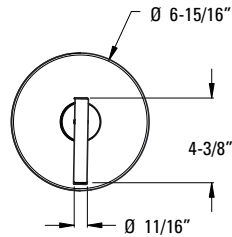

1. **Features:**
2. SecurePfit™
   - Metal Lever Handle
   - Hot/Cold Indicator
   - Decorative Raincan Showerhead
   - Easy To Clean Spray Nozzles
   - Quick Connect Metal Diverting Tub Spout
   - Order 941-Ø55Ø for 1.5 gpm Showerhead Insert
   - Showerhead 1.8 gpm @ 80 psi