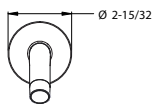

Pfirst Modern™ Pressure Balance Shower Trim

★	R89-Ø6ØØ	Polished Chrome	3	$69
	R89-Ø6ØK	Brushed Nickel	3	$97
★	R89-Ø6ØB	Matte Black	3	$161

Holes: · 2-Hole Installation

1. **Features:**
2. Quick Trim™ Wall Flange
   - Metal Lever Handle
   - Hot/Cold Indicator
   - Must Order Showerhead Separately

Must Order Pressure Balance Rough in Valve Separately. See Valve Section.