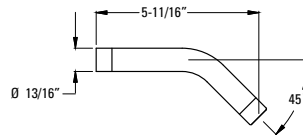

Curved Shower Arm

	Model	Finish	Case Qty	List Price
★	973-Ø3ØA	Polished Chrome	1	\$17
★	973-Ø3ØJ	Brushed Nickel	1	\$40
★	973-Ø3ØB	Matte Black	1	\$23
	973-Ø3ØBG	Brushed Gold	1	\$34

Technical Info

- Features:**
- Brass Shower Arm
 - 1/2" NPT Male Connections