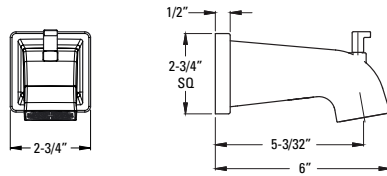

Kenzo™ - Tub & Shower

	Model	Finish	Case Qty	List Price	Technical Info
Tub Spout	92Ø-623A	Polished Chrome	1	$76	Features: · All Metal · IP & Quick Connect Diverted Spout
	92Ø-623J	Brushed Nickel	1	$100	
	92Ø-623B	Matte Black	1	$112