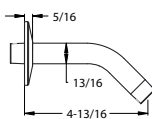

Pfirst Modern™ Pressure Balance Shower Trim

★	R89-Ø6ØØ	Polished Chrome	3	$69
	R89-Ø6ØK	Brushed Nickel	3	$97
★	R89-Ø6ØB	Matte Black	3	$161

Holes: · 2-Hole Installation

1. **Features:**
2. Quick Trim™ Wall Flange
   - Metal Lever Handle
   - Hot/Cold Indicator
   - Must Order Showerhead Separately

Must Order Pressure Balance Rough in Valve Separately. See Valve Section.