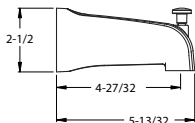

Tub & Shower

Pfirst Modern™ Pressure Balance Tub & Shower Trim

	Model	Finish	Case Qty	List Price
★	R89-Ø7ØØ	Polished Chrome	3	$102
	R89-Ø7ØK	Brushed Nickel	3	$138
★	R89-Ø7ØB	Matte Black	3	$187

Technical Info

Holes: · 3-Hole Installation

1. **Features:**
2. Quick Trim™ Wall Flange
   - Metal Lever Handle
   - Hot/Cold Indicator
   - 5" IP & Quick Connect Metal Diverted Tub Spout
   - Must Order Showerhead Separately
   - Optional 6.5" IP & Quick Connect Metal Tub Spout Order 92Ø-185*

Must Order Pressure Balance Rough in Valve Separately. See Valve Section.