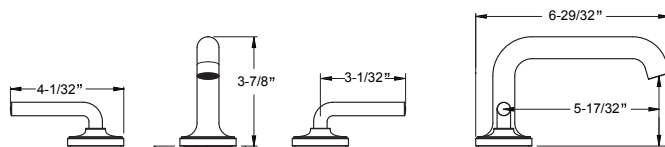

Holes: · 3-Hole 8-15" Installation

1. **Features:**
2. Ceramic Disc Valves
   - Metal Lever Handles
   - All Metal Pop-Up
   - Quick Connect Hose Assembly
   - 1.2 gpm @ 60 psi