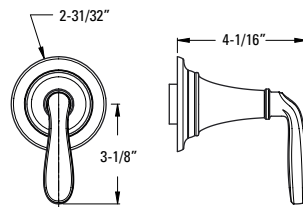

1. **Features:**
2. SecurePfit™
   - Metal Lever Handle and Matching Flange
   - Can be used with Ø15-2WDX or Ø15-3WDNS for Cal Green Compliance

Must order Ø15-3WDNS (Non-Shared, Cal Green Compliant) or Ø15-6WDS (Shared) Rough-In Valve Separately. See Valve Section.

Northcott™ Diverter Trim 	Ø16-MGØC	Polished Chrome	3	$107
	Ø16-MGØK	Brushed Nickel	3	$127
	Ø16-MGØY	Tuscan Bronze	3	$182