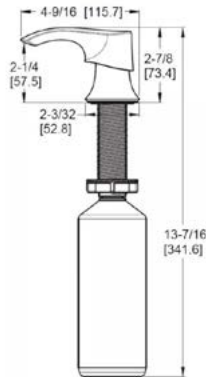

1. **Holes:** · 1-Hole
2. **Features:** · Easy Above Counter Refill
   · Anti-Residue Design Prevents Soap/Lotion Buildup
   · Finishes Match Pfister Faucets
   · All Metal Construction