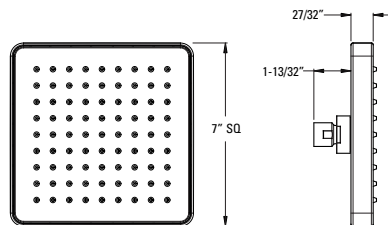

1. **Features:**
2. Raincan Showerhead
   - Easy To Clean Spray Nozzles
   - Shower Arm and Flange Sold Separately
   - Order 941-Ø55Ø for 1.5 gpm Showerhead Insert
   - Showerhead 1.8 gpm @ 80 psi