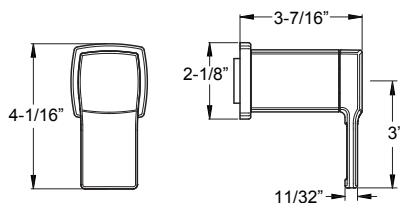

Diverter Trim Only

1. **Features:**
2. SecurePfit™
   - Metal Lever Handle and Matching Flange

Must order Ø15-3WDNSS (Non-Shared, Cal Green Compliant) or Ø15-6WDSS (Shared) Stacked Rough-In Valve Separately. See Valve Section.

Model	Finish	Case Qty	List Price
★ R89-SDAC	Polished Chrome	6	$296
★ R89-SDAK	Brushed Nickel	6	$332
★ R89-SDAB	Matte Black	6	$363