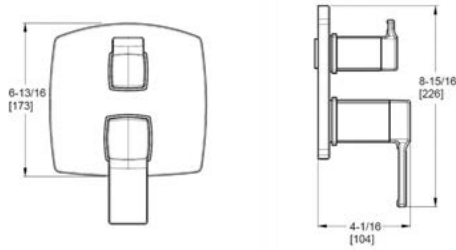

Components

	Model	Finish	Case Qty	List Price	Technical Info
Deckard™ Stacked Diverter Trim Only 	★ R89-SDAC	Polished Chrome	6	$296	Features: · SecurePfit™ · Metal Lever Handle · Hot/Cold Indicator Must order 015-3WDNSS (Non-Shared, Cal Green Compliant) or 015-6WDSS (Shared) Stacked Rough-In Valve Separately. See Valve Section.
	R89-SDAK	Brushed Nickel	6	$332	
	★ R89-SDAB	Matte Black	6	$363