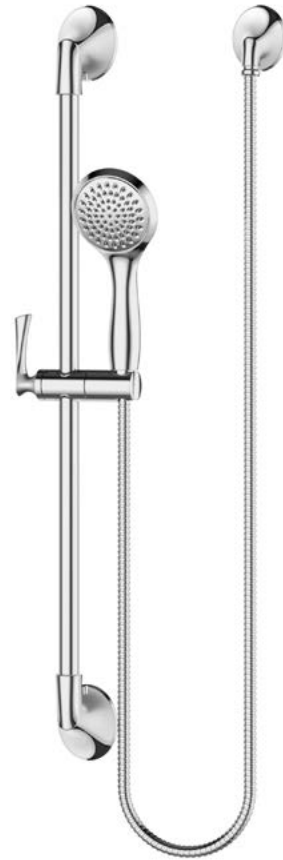

Rhen

FOLDS THAT FLOW WITH THE NATURAL ELEGANCE OF WATER. RHEN MAKES AN ENTRANCE.

In a world of haste, there is a haven to be found in the graceful folds of Rhen. Hourglass silhouettes echo hand-tailored eveningwear, enchanting from every angle, yet utterly mesmerizing in motion. Inspired by the designer's heirloom wedding gown, the elements of this collection are perfectly imperfect organic pieces that imbue the transitional faucet with a twist of nostalgia.