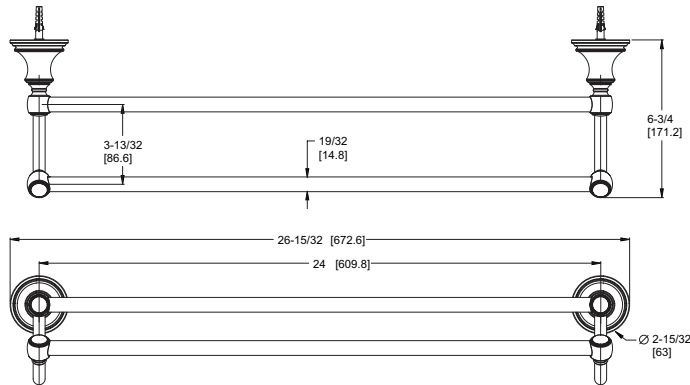

24" Towel Bar

BTB-TB2C	Polished Chrome	3	$149
BTB-TB2K	Brushed Nickel	3	$167
BTB-TB2D	Polished Nickel	3	$167
BTB-TB2BG	Brushed Gold	3	$189

Holes: · 2-Hole

1. **Features:**
2. All Metal Construction
   - Superior Mounting Bracket
   - Concealed Screw Installation
   - Mounting Hardware Included