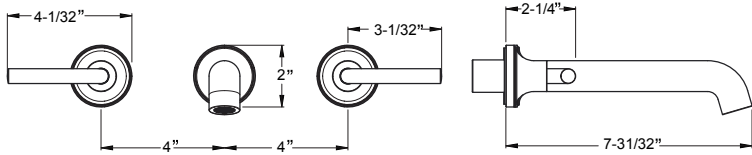

Model	Finish	Case Qty	List Price
8" Wall Mount Lavatory	LG49-TNT2C	Polished Chrome	3	$451
	LG49-TNT2K	Brushed Nickel	3	$715
	LG49-TNT2B	Matte Black	3	$722
	LG49-TNT2BG	Brushed Gold	3	$736

Technical Info

1. **Holes:** · 3-Hole 8-15" Installation
2. **Features:** · Ceramic Disc Valves
   · Metal Lever Handles
   · Grid Strainer Sold Separately
   · 1.2 gpm @ 60 psi

Must Order Wall Mount Rough In Valve Separately

Universal Wall Mount Rough Valve	★ LØW8-Ø2ØØ	N/A	3	$287