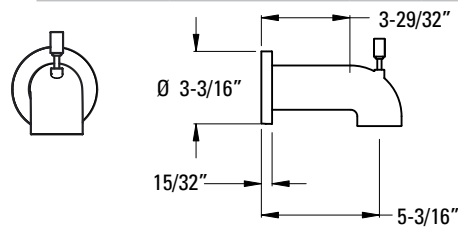

Contempra® Tub Spout

★	92Ø-227A	Polished Chrome	1	$103
	92Ø-227J	Brushed Nickel	1	$129
★	92Ø-227B	Matte Black	1	$113
	92Ø-227BG	Brushed Gold	1	$122