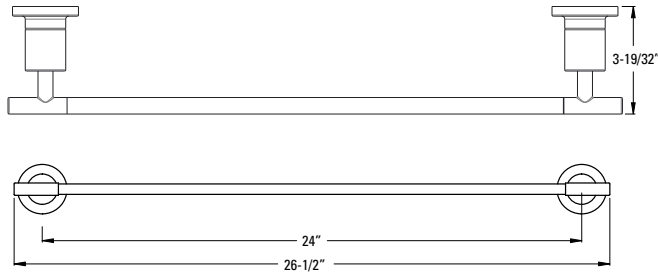

- Features:**
- Premium Metal Construction
 - Standard Mounting Bracket
 - Concealed Screw Installation
 - Mounting Hardware Included

24" Towel Bar	★ BTB-NC2C	Polished Chrome	3	\$73
	BTB-NC2K	Brushed Nickel	3	\$99
	★ BTB-NC2B	Matte Black	3	\$125
	BTB-NC2BG	Brushed Gold	3	\$115