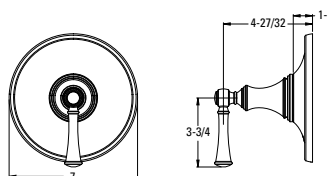

Tisbury™ - Tub & Shower

Pressure Balance Tub & Shower Trim

Model	Finish	Case Qty	List Price
LG89-8TBC	Polished Chrome	3	$453
LG89-8TBK	Brushed Nickel	3	$589
LG89-8TBD	Polished Nickel	3	$589
LG89-8TBBG	Brushed Gold	3	$674

1. **Features:**
2. SecurePfit™
   - Metal Lever Handle
   - Hot/Cold Indicator
   - All Brass Showerhead
   - Easy to Clean Spray Nozzles
   - 7" IP & Quick Connect Diverter Tub Spout
   - Optional Cross Handle HHL-Ø89TB*
   - Both Finished Matched Metal and Ceramic Caps Included
   - Showerhead 1.8 gpm @ 80 psi

OX8-340A
OX8-310A

Pressure Balance Shower Trim

LG89-7TBC	Polished Chrome	3	$412
LG89-7TBK	Brushed Nickel	3	$512
LG89-7TBD	Polished Nickel	3	$512
LG89-7TBBG	Brushed Gold	3	$604

1. **Features:**
2. SecurePfit™
   - Metal Lever Handle
   - Hot/Cold Indicator
   - All Brass Showerhead
   - Easy to Clean Spray Nozzles
   - Optional Cross Handle HHL-Ø89TB*
   - Both Finished Matched Metal and Ceramic Caps Included
   - Showerhead 1.8 gpm @ 80 psi

Pressure Balance Valve Only Trim

R89-1TBC	Polished Chrome	3	$211
R89-1TBK	Brushed Nickel	3	$286
R89-1TBD	Polished Nickel	3	$289
R89-1TBBG	Brushed Gold	3	$346

1. **Features:**
2. Metal Lever Handle
   - SecurePfit
   - Hot/Cold Indicator
   - Optional Cross Handle HHL-Ø89TB*
   - Both Finished Matched Metal and Ceramic Caps Included