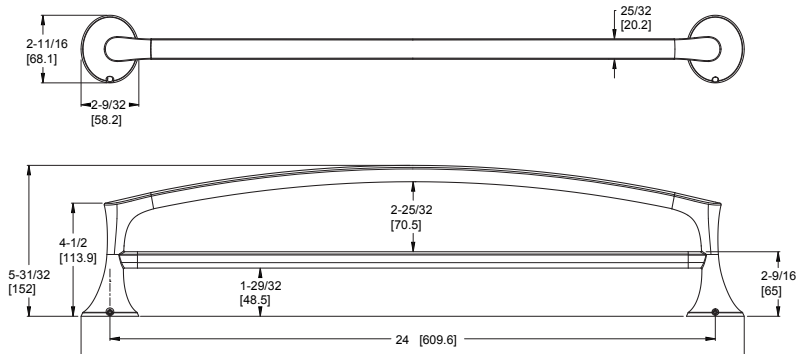

24" Double Towel Bar	BTB-RH2C	Polished Chrome	3	$209
	BTB-RH2K	Brushed Nickel	3	$222
	BTB-RH2B	Matte Black	3	$235
	BTB-RH2BG	Brushed Gold	3	$249

Holes: · 2-Hole
Features: · Premium Metal Construction
· Superior Mounting Posts
· Concealed Screw Installation
· Mounting Hardware Included