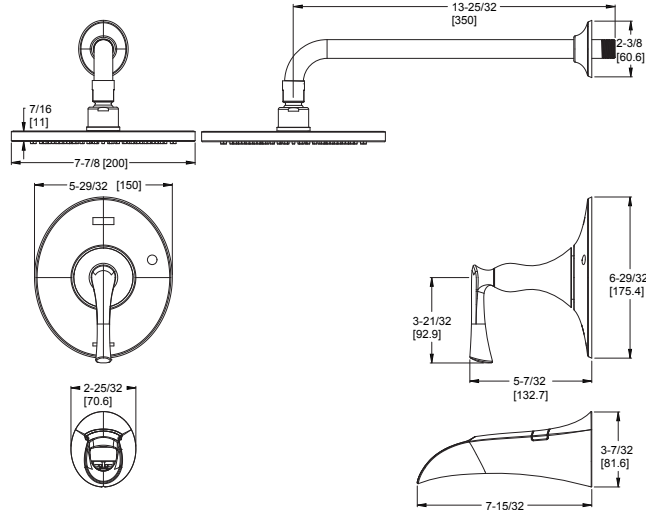

1. **Features:**
2. SecurePfit™
   - Metal Lever Handle
   - Hot/Cold Indicator
   - All Brass Raincan Showerhead
   - IP Connection Only Tub Spout
   - Showerhead 1.8 gpm @ 80 psi

ØX8-34ØA
ØX8-31ØA