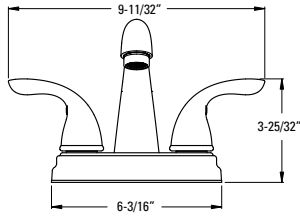

4" Centerset Lavatory Faucets

Model	Finish	Case Qty	List Price
LG148-7ØØØ	Polished Chrome	3	$143
LG148-7ØØK	Brushed Nickel	3	$175

Technical Info

Holes: · 3-Hole 4" Installation

1. **Features:**
2. Ceramic Disc Valves
   - Metal Lever Handles
   - High Arc Fixed Spout
   - Push & Seal Drain Included
   - 1.2 gpm @ 60 psi