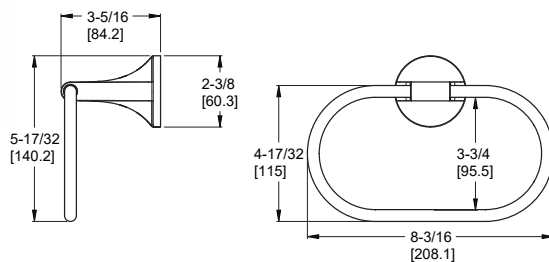

★ Pfirst Modern™ 24" Towel Bar	BTB-PFM2C	Polished Chrome	3	$67
	BTB-PFM2GS	Brushed Nickel	3	$74
	BTB-PFM2B	Matte Black	3	$80

Holes: · 2-Hole

1. **Features:**
2. All Metal Construction
   - Standard Mounting Bracket
   - Concealed Screw Installation
   - Mounting Hardware Included

★ Pfirst Modern™ Towel Ring	BRB-PFMØC	Polished Chrome	3	$55
	BRB-PFMØGS	Brushed Nickel	3	$62
	BRB-PFMØB	Matte Black	3	$68

Holes: · 1-Hole

1. **Features:**
2. All Metal Construction
   - Standard Mounting Bracket
   - Concealed Screw Installation
   - Mounting Hardware Included