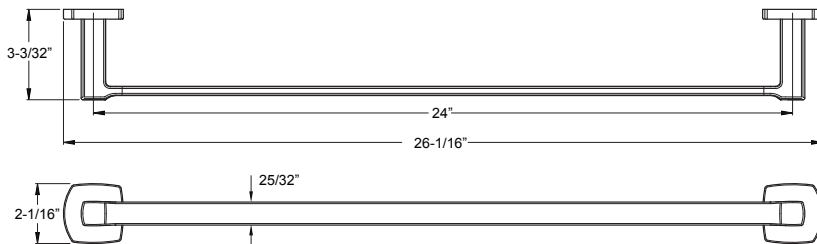

1. **Holes:** · 2-Hole
2. **Features:** · All Metal Construction
   · Superior Mounting Brackets
   · Concealed Screw Installation
   · Mounting Hardware Included

Towel Ring	★ BRB-DA1C	Polished Chrome	3	$49
	★ BRB-DA1K	Brushed Nickel	3	$61
	★ BRB-DA1B	Matte Black	3	$72