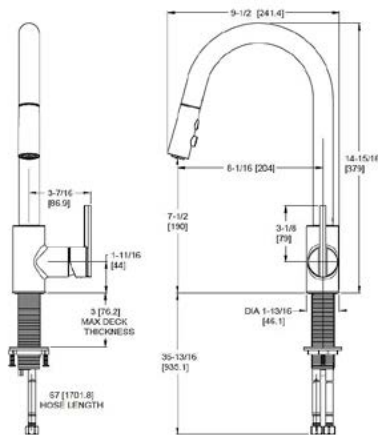

Holes: · 1 or 3-Hole Installation

- Features:**
- 1.8 GPM Flow Rate
 - 13.5" Pull-Down Hose Length
 - Nylon Braided Hose
 - 2 Function PullDown Sprayer (Spray and Stream)
 - Auto-Align™ Sprayhead Docking
 - 3/6 in Nylon Flex-Line Supply Lines
 - Forward Handle Operation
 - 360 Degree Rotating Spout
 - High Arc Spout
 - Pfast Connect
 - TiteSeal™ Technology
 - Optional 3-Hole Installation Deck Plate Available, Order 961-276* Separately
 - Pforever Seal Ceramic Disc Valve