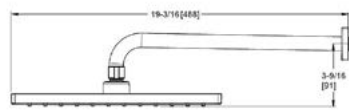

Showerheads

	Model	Finish	Case Qty	List Price
Verve 10 in. Square Showerhead, Arm and Flange	★ LG15-MDS1C	Polished Chrome	3	\$201
	★ LG15-MDS1B	Matte Black	3	\$223

Technical Info

- Features:**
- All Metal Construction
 - Easy To Clean Spray Nozzles
 - Shower Arm and Flange Sold Separately