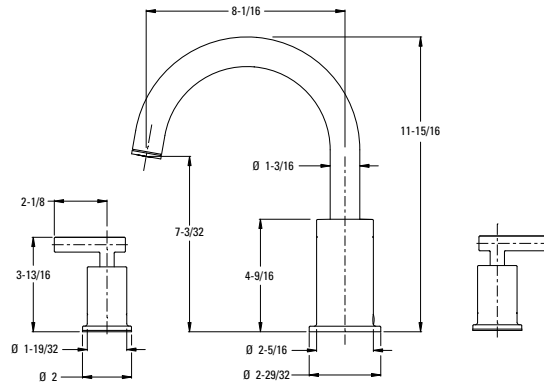

Model	Finish	Case Qty	List Price
Roman Tub Trim	★ RT6-5NCC	Polished Chrome	3	$417
	RT6-5NCK	Brushed Nickel	3	$601
	★ RT6-5NCB	Matte Black	3	$578
	RT6-5NCBG	Brushed Gold	3	$665