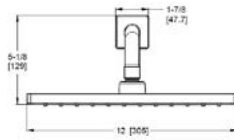

Showerheads

	Model	Finish	Case Qty	List Price
Verve 10 in. Square Showerhead, Arm and Flange	★ LG15-MDS1C	Polished Chrome	3	\$201
	★ LG15-MDS1B	Matte Black	3	\$223

Technical Info

- Features:**
- All Metal Construction
 - Easy To Clean Spray Nozzles
 - Shower Arm and Flange Sold Separately