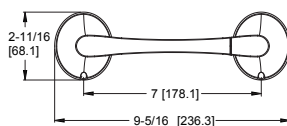

Model	Finish	Case Qty	List Price
Paper Holder	BPH-RHØC	Polished Chrome	3	$108
	BPH-RHØK	Brushed Nickel	3	$127
	BPH-RHØB	Matte Black	3	$142
	BPH-RHØBG	Brushed Gold	3	$155