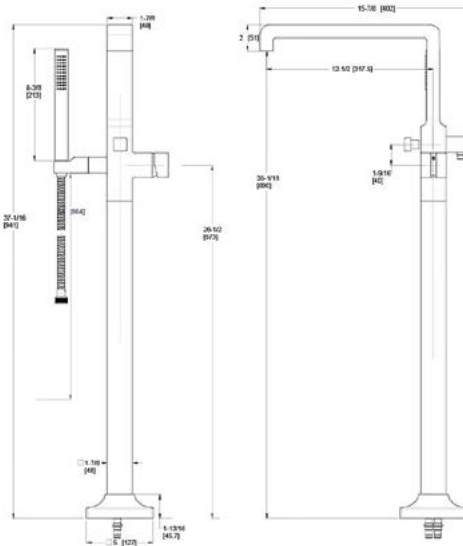

Free-Standing Tub Fillers

	Model	Finish	Case Qty	List Price	Technical Info
Verve Free-Standing Tub Filler without Handles	LG6-1VRVC	Polished Chrome	1	$2,665	Holes: · 1-Hole Installation Features: · Sleek, Modern Design · Ceramic Disc Valve · Metal Lever Handle · 8 gpm @ 60 psi · Hand Shower 1.8 gpm @ 80 psi
	LG6-1VRVB	Matte Black	1	$2,855	

Must Order Free-Standing Rough In Valve Separately. See Valve Section.

Bath Reference

Verve Lever Handle Kit for Free-Standing Tub Filler	HHL-LG6-1VRVLC	Polished Chrome	1	$90
	HHL-LG6-1VRVLB	Matte Black	1	$120