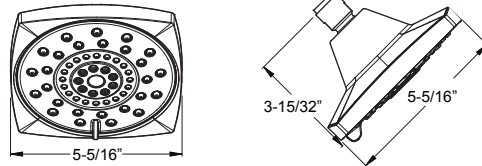

Technical Info

1. **Features:**
2. Raincan Showerhead
   - Easy To Clean Spray Nozzles
   - Brass Ball Joint
   - Order 941-Ø55Ø for 1.5 gpm Showerhead Insert
   - Showerhead 1.8 gpm @ 80 psi

Deckard™ Showerhead 	★ 973-255A	Polished Chrome	1	$42
	★ 973-255J	Brushed Nickel	1	$58
	★ 973-255B	Matte Black	1	$78

1. **Features:**
2. Three-Function Showerhead
   - 3 Functions:
     - Penetrating Massage
     - Rain Spray
     - Invigorating Spray
   - Easy To Clean Spray Nozzles
   - Order 941-Ø55 for 1.5 gpm Showerhead Insert
   - Showerhead 1.8 gpm @ 80 psi

Kenzo™ Raincan Showerhead 	973-228A	Polished Chrome	1	$108
	973-228J	Brushed Nickel	1	$139
	973-228B	Matte Black	1	$195