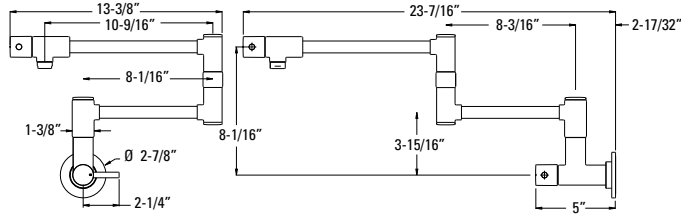

Pot Filler

Lita Wall Mount Pot Filler

Model	Finish	Case Qty	List Price
GT533-PFC	Polished Chrome	3	$789
GT533-PFS	Stainless Steel	3	$879
GT533-PFB	Matte Black	3	$842
GT533-PFBG	Brushed Gold	3	$896

Technical Info

Holes: · 1-Hole Installation

1. **Features:**
2. Ceramic Disc Valves
   - Metal Lever Handles
   - Dual Handle Shut Off
   - 3.0 gpm @ 60 psi