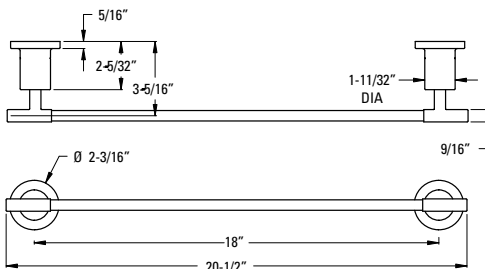

Holes: · 2-Hole

Features: · Premium Metal Construction
· Superior Mounting Bracket
· Concealed Screw Installation
· Mounting Hardware Included

24" Towel Bar	★ BTB-NC2C	Polished Chrome	3	\$73
	BTB-NC2K	Brushed Nickel	3	\$99
	★ BTB-NC2B	Matte Black	3	\$125
	BTB-NC2BG	Brushed Gold	3	\$115