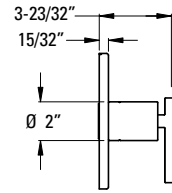

1. **Features:**
2. SecurePfit™
   - Metal Lever Handle
   - Hot/Cold Indicator
   - Decorative Raincan Showerhead
   - Easy To Clean Spray Nozzles
   - Quick Connect Metal Diverting Tub Spout
   - Order 941-Ø55Ø for 1.5 gpm Showerhead Insert
   - Showerhead 1.8 gpm @ 80 psi