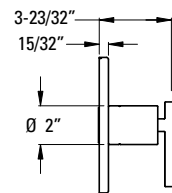

1. **Features:**
2. SecurePfit™
   - Metal Lever Handle
   - Hot/Cold Indicator
   - Decorative Raincan Showerhead
   - Easy To Clean Spray Nozzles
   - Order 941-Ø55Ø for 1.5 gpm Showerhead Insert
   - Showerhead 1.8 gpm @ 80 psi