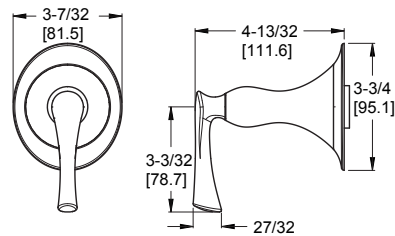

Technical Info

1. **Features:**
2. SecurePfit™
   - Metal Lever Handle
   - Hot/Cold Indicator

Must Order Pressure Balance Rough in Valve Separately. See Valve Section.

**ØX8-34ØA
ØX8-31ØA**

	Model	Finish	Case Qty	List Price
Diverter Trim Only	Ø16-RH1C	Polished Chrome	3	$140
	Ø16-RH1K	Brushed Nickel	3	$193
	Ø16-RH1B	Matte Black	3	$215
	Ø16-RH1BG	Brushed Gold	3	$232