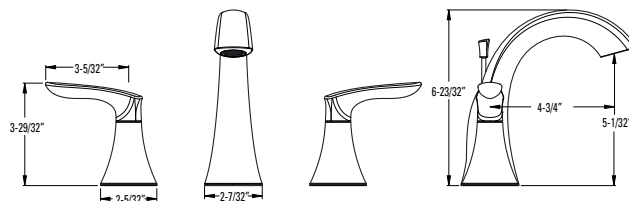

1. **Holes:** · 3-Hole 8-15" Installation
2. **Features:** · Ceramic Disc Valves
   · Metal Lever Handles
   · High Arc Fixed Spout
   · Quick Connect Hose Assembly
   · Push & Seal Drain included
   · Order 971-Ø26Ø to Increase Max. Install Depth to 3"
   · 1.2 gpm @ 60 psi