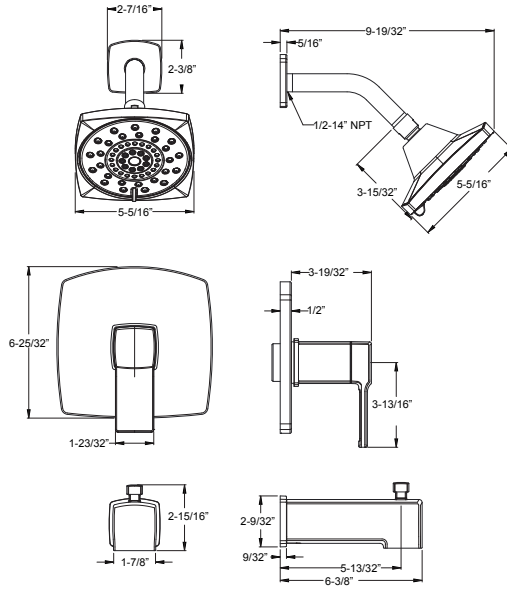

Technical Info

Holes: · 3-Hole

- Features:**
- Ceramic Disc Valves
 - Metal Lever Handles
 - Fixed Spout

Must Order ØX6-Ø5ØR or ØX6-15ØR Rough In Valve Separately. See Valve Section.

	Model	Finish	Case Qty	List Price
★	LG89-8DAC	Polished Chrome	3	\$267
	LG89-8DAK	Brushed Nickel	3	\$333
	LG89-8DAB	Matte Black	3	\$400