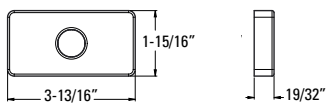

Components

	Model	Finish	Case Qty	List Price	Technical Info
Kenzo™ Shower Arm Flange	96Ø-Ø97A	Polished Chrome	1	$15	Features: · All Metal · Matches Kenzo Style & Finishes
	96Ø-Ø97B	Matte Black	1	$17