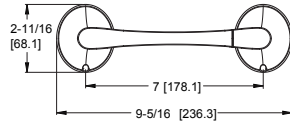

Paper Holder

Model	Finish	Case Qty	List Price
BPH-RHØC	Polished Chrome	3	$108
BPH-RHØK	Brushed Nickel	3	$127
BPH-RHØB	Matte Black	3	$142
BPH-RHØBG	Brushed Gold	3	$155