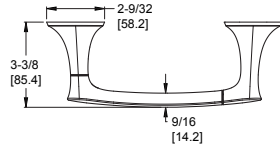

Paper Holder

Model	Finish	Case Qty	List Price
BPH-RHØC	Polished Chrome	3	$108
BPH-RHØK	Brushed Nickel	3	$127
BPH-RHØB	Matte Black	3	$142
BPH-RHØBG	Brushed Gold	3	$155