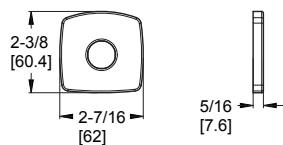

Shower Arm Flange 	★ 96Ø-331A	Polished Chrome	1	$9	Features: · All Metal · Matches Deckard Style & Finishes
	★ 96Ø-331J	Brushed Nickel	1	$10	
	★ 96Ø-331B	Matte Black	1	$11