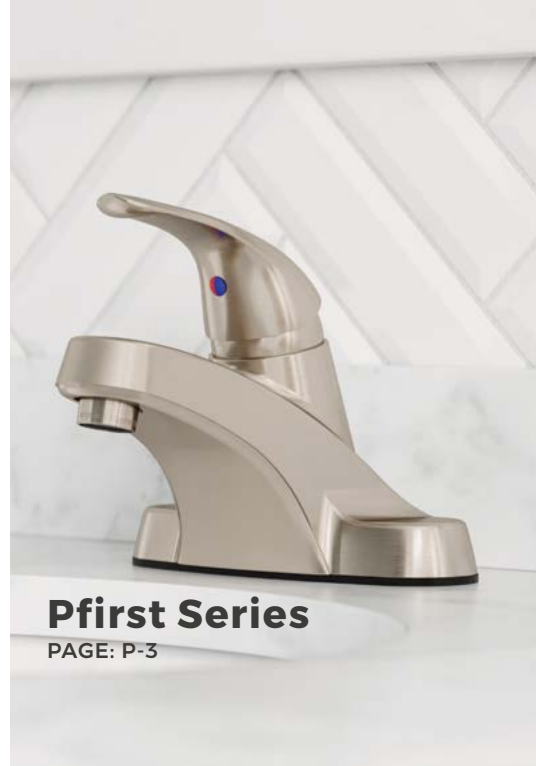

Pfirst Series

PAGE: P-3