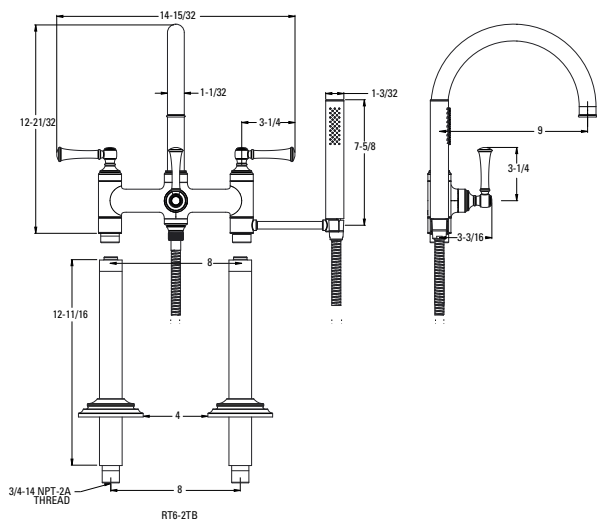

Tisbury™ - Tub Fillers

	Model	Finish	Case Qty	List Price	Technical Info
Deck Mount Tub Filler with Hand Shower 	LG6-2TBC	Polished Chrome	1	$1,156	Holes: · 2-Hole Installation Features: · Traditional Double Riser Tub Filler · Ceramic Disc Valves · Metal Lever Handles · Brass Construction · Includes Deck Mount Installation Adaptors · Optional Cross Handles Available HHL-LG6TB* · Both Finished Matched Metal and White Ceramic Hot/Cold/Diverter Inserts Included · 10 gpm @ 60 psi · Hand Shower 1.8 gpm @ 80 psi Can be used with optional rough in valve ØX6-34ØR
	LG6-2TBK	Brushed Nickel	1	$1,431	
	LG6-2TBD	Polished Nickel	1	$1,431	
	LG6-2TBBG	Brushed Gold	1	$1,484	

Tisbury™