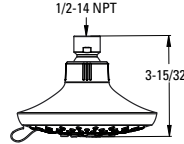

Showerheads

	Model	Finish	Case Qty	List Price	Technical Info
Pfirst Modern™ Showerhead	J15-Ø7ØC	Polished Chrome	24	$32	Features: · Multi Function · JX = Job Pack Quantity Ships in Master Carton of 12 · Showerhead 1.8 gpm @ 80 psi
	J15-Ø7ØB	Matte Black	24	$84