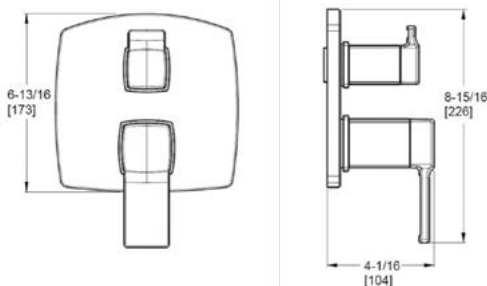

Stacked Valve Only Trim

1. **Features:**
2. SecurePfit™
   - Metal Lever Handle
   - Hot/Cold Indicator

Must order Ø15-3WDNSS (Non-Shared, Cal Green Compliant) or Ø15-6WDSS (Shared) Stacked Rough-In Valve Separately. See Valve Section.

Model	Finish	Case Qty	List Price
★ 92Ø-2Ø8A	Polished Chrome	10	$96
★ 92Ø-2Ø8J	Brushed Nickel	10	$117
★ 92Ø-2Ø8B	Matte Black	10	$124

Square Non-Diverter Tub Spout

1. **Features:**
2. All Metal Construction
   - Includes copper sweat adapter