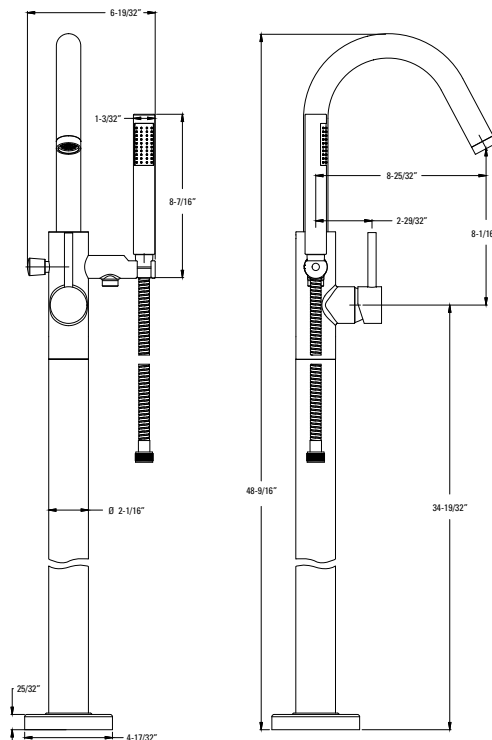

Modern Single Hole Free-Standing Tub Filler with Hand Shower

LG6-1MFC	Polished Chrome	1	$1,289
LG6-1MFK	Brushed Nickel	1	$1,573
LG6-1MFD	Polished Nickel	1	$1,596
LG6-1MFB	Matte Black	1	$1,573
LG6-1MFY	Tuscan Bronze	1	$1,716
LG6-1MFBG	Brushed Gold	1	$1,693