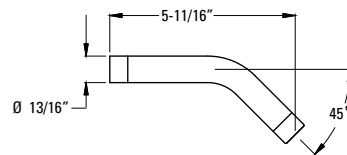

Model	Finish	Case Qty	List Price	Technical Info
Curved Shower Arm	973-Ø3ØA	Polished Chrome	1	$17	Features: · Brass Shower Arm · 1/2" NPT Male Connections
	973-Ø3ØJ	Brushed Nickel	1	$40	
	973-Ø3ØB	Matte Black	1	$23