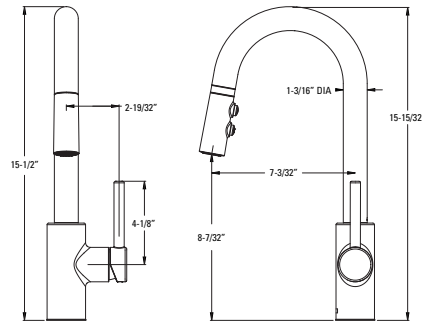

1. **Holes:** · 1 or 3-Hole 8" Installation
2. **Features:** · AccuDock™ Sprayhead
   · Ceramic Disc Valve
   · High Arc Pull-Down Swivel Spout
   · Metal Lever Handle
   · Three-Function Sprayhead:
   Stream, Spray, and Pause
   · Forward Only Handle Operation
   · Single Post Mounting Ring
   and 3-Hole Deckplate Included
   · 1.8 gpm @ 60 psi