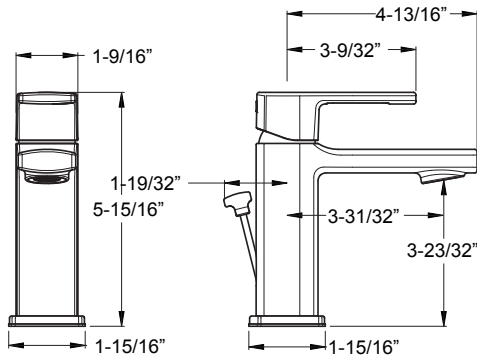

Model	Finish	Case Qty	List Price	
Single Control Lavatory	★ LG42-DAPC	Polished Chrome	3	$222	Deckplates
	★ LG42-DAPK	Brushed Nickel	3	$267	
	★ LG42-DAPB	Matte Black	3	$311	
	961-23ØA	Polished Chrome	1	$11	
	961-23ØJ	Brushed Nickel	1	$15	
	961-23ØB	Matte Black	1	$20	

Technical Info

1. **Holes:** · 1-Hole Installation
2. **Features:** · Ceramic Disc Valve
   · Metal Lever Handle
   · High Temp Limit Stop
   · Single Post Mounting Ring
   · Optional 3-Hole Installation Deck Plate Available, Order 961-23Ø* Separately
   · Push & Seal Drain Included
   · 1.2 gpm @ 60 psi