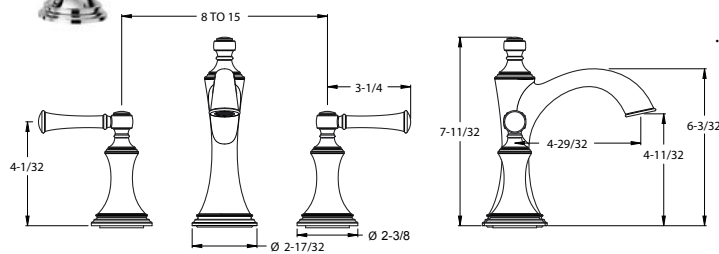

Features: · Ceramic Disc Valves
 · Metal Lever Handles
 · All Metal Pop-Up
 · Quick Connect Hose Assembly
 · Order 971-Ø86Ø to Increase Max. Install Depth to 3"
 · Optional Cross Handles Available HHL-Ø49TB*
 · Both Finished Matched Metal And White Ceramic Hot/Cold Handle Inserts Included
 · 1.2 gpm @ 60 psi