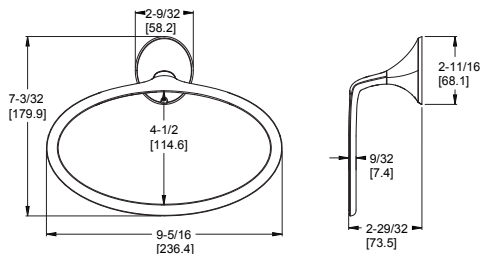

Holes: · 1-Hole
Features: · Premium Metal Construction
· Superior Mounting Posts
· Concealed Screw Installation
· Mounting Hardware Included