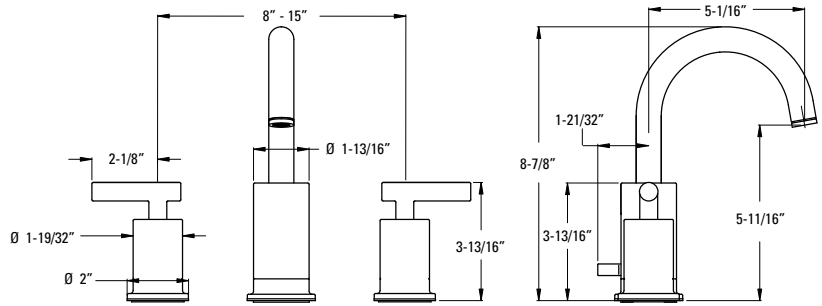

Model	Finish	Case Qty	List Price	Technical Info
8" Widespread Lavatory	★ LG49-NC1C	Polished Chrome	3	$408	Holes: · 3-Hole 8-15" Installation Features: · Ceramic Disc Valves · Metal Lever Handles · High Arc Spout · Quick Connect Hose Assembly · All Metal Pop-Up · Order 971-Ø86Ø to Increase Max. Install Depth to 3" · 1.2 gpm @ 60 psi
		Brushed Nickel	3	$474	
	★ LG49-NC1B	Matte Black	3	$533	
		Brushed Gold	3	$646	

Contempra®