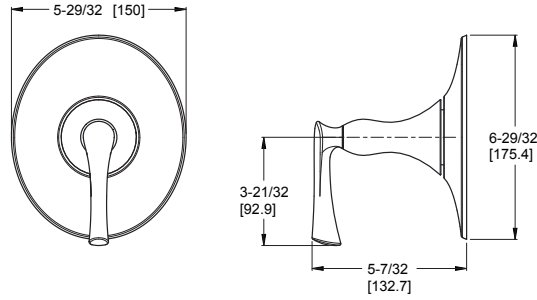

Model	Finish	Case Qty	List Price
Pressure Balance Valve Only Trim	R89-1RHC	Polished Chrome	3	$233
	R89-1RHBG	Brushed Gold	3	$336