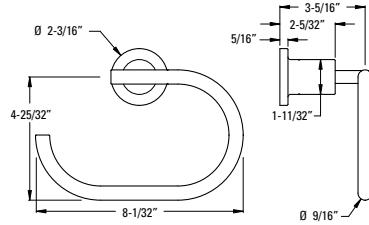

Model	Finish	Case Qty	List Price
★	BRB-NC1C	Polished Chrome	3	$53
	BRB-NC1K	Brushed Nickel	3	$67
	BRB-NC1B	Matte Black	3	$91
	BRB-NC1BG	Brushed Gold	3	$84

Towel Ring

Technical Info

Holes: · 1-Hole

1. **Features:**
2. Premium Metal Construction
   - Standard Mounting Bracket
   - Concealed Screw Installation
   - Mounting Hardware Included

★	BPH-NC1C	Polished Chrome	3	$53
	BPH-NC1K	Brushed Nickel	3	$73
★	BPH-NC1B	Matte Black	3	$91
	BPH-NC1BG	Brushed Gold	3	$84