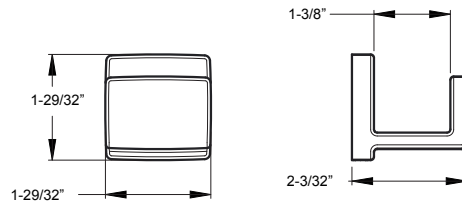

Robe Hook 	★ BRH-DA1C	Polished Chrome	3	$22	Holes: · 1-Hole Features: · All Metal Construction · Superior Mounting Brackets · Concealed Screw Installation · Mounting Hardware Included
	★ BRH-DA1K	Brushed Nickel	3	$28	
	★ BRH-DA1B	Matte Black	3	$33