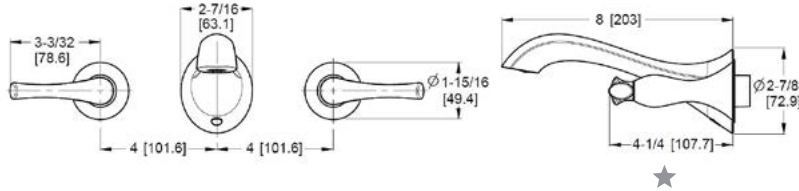

Model	Finish	Case Qty	List Price
2-Handle Wall Mount Bathroom Faucet	LG49-RH4C	Polished Chrome	3	$410
	LG49-RH4K	Brushed Nickel	3	$512
	LG49-RH4B	Matte Black	3	$547
	LG49-RH4BG	Brushed Gold	3	$585

Technical Info

Holes: · 3-Hole 8-15" Installation

1. **Features:**
2. Ceramic Disc Valves
   - Metal Lever Handles
   - All Metal Push and Seal™
   - Order 971-Ø26Ø to Increase Max. Install Depth to 3"
   - 1.2 gpm @ 60 psi

Must Order Valve Separately

Universal Wall Mount Rough Valve

LØW8-Ø1ØØ	N/A	3	$205

Holes: · 3-Hole 8" Installation

1. **Features:**
2. Ceramic Disc Valves
   - 1 1/16" Installation Depth Adjustability
   - 8" Fixed Body
   - 1.2 gpm @ 60 psi