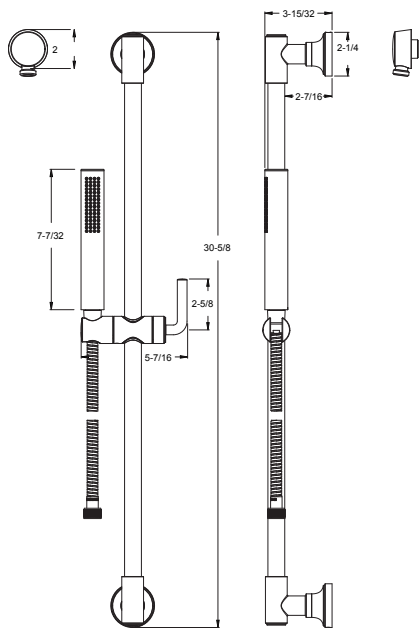

Model	Finish	Case Qty	List Price
LG16-3TNTC	Polished Chrome	3	$451
LG16-3TNTK	Brushed Nickel	3	$597
LG16-3TNTB	Matte Black	3	$697
LG16-3TNTBG	Brushed Gold	3	$727

Slide Bar/Hand Shower Kit