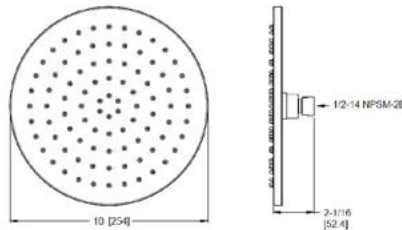

10" Raincan Showerhead

LG15-TNT1C	Polished Chrome	1	$250
LG15-TNT1K	Brushed Nickel	1	$280
LG15-TNT1B	Matte Black	1	$310
LG15-TNT1BG	Brushed Gold	1	$340