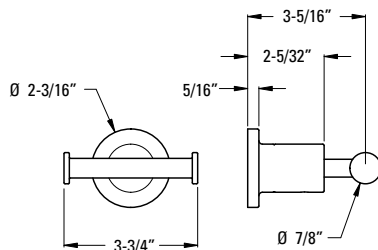

Technical Info

Holes: · 2-Hole

1. **Features:**
2. Swivel Mount Paper Holder
   - Premium Metal Construction
   - Superior Mounting Bracket
   - Concealed Screw Installation
   - Mounting Hardware Included

	Model	Finish	Case Qty	List Price
★	BRH-NC1C	Polished Chrome	3	$40
	BRH-NC1K	Brushed Nickel	3	$53
★	BRH-NC1B	Matte Black	3	$69
	BRH-NC1BG	Brushed Gold	3	$62