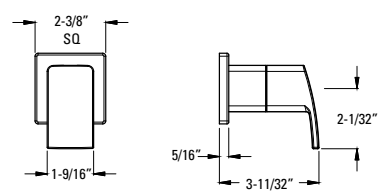

Model	Finish	Case Qty	List Price
Pressure Balance Valve Only Trim	R89-1DFC	Polished Chrome	3	$183
	R89-1DFK	Brushed Nickel	3	$288
	R89-1DFB	Matte Black	3	$296

Technical Info

Features:

- SecurePfit™
- Metal Lever Handle
- Hot/Cold Indicator

ØX8-34ØA
ØX8-31ØA

	Model	Finish	Case Qty	List Price
Diverter Trim Only	Ø16-DFØC	Polished Chrome	3	$124
	Ø16-DFØB	Matte Black	3	$181

Technical Info

Features:

- SecurePfit™
- Metal Lever Handle and Matching Flange

Must order Ø15-3WDNS (Non-Shared, Cal Green Compliant) or Ø15-6WDS (Shared) Rough-In Valve Separately. See Valve Section.

	Model	Finish	Case Qty	List Price
Slide Bar/Hand Shower Kit	LG16-3DFC	Polished Chrome	3	$457
	LG16-3DFK	Brushed Nickel	3	$608
	LG16-3DFB	Matte Black	3	$709

Technical Info

Features:

- Complete Slide Bar Package with Hand Held Shower, Hose, Drop Elbow, and Slide Bar
- Wall Mount Bracket and Drop Elbow
- Easy To Clean Spray Nozzles
- 60" Metal Hose with Matching Finish
- Back Flow Prevention
- Works with Kenzo Diverter Trim and Valve
- Not to be Used as a Grab Bar
- Hand Shower 1.8 gpm @ 80 psi

Kenzo™