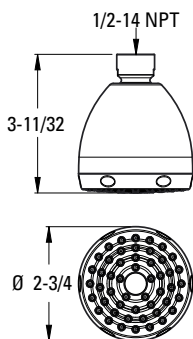

Job Pack - Shower

	Model	Finish	Case Qty	List Price
★	J15-Ø6ØC	Polished Chrome	12	$22

Pfirst Series™
Job Pack Showerhead

Technical Info

1. **Features:**
2. Single Function
   - JX = Job Pack Quantity Ships in Master Carton of 12
   - Order 941-Ø55 for 1.5 gpm Showerhead Insert
   - Showerhead 1.8 gpm @ 80 psi

★	J15-Ø7ØC	Polished Chrome	12	$32
	J15-Ø7ØK	Brushed Nickel	12	$44
★	J15-Ø7ØB	Matte Black	12	$84