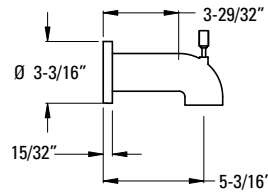

1. **Features:**
2. SecurePfit™
   - Metal Lever Handle
   - Hot/Cold Indicator
   - Decorative Raincan Showerhead
   - Easy To Clean Spray Nozzles
   - Quick Connect Metal Diverting Tub Spout
   - Order 941-Ø55Ø for 1.5 gpm Showerhead Insert
   - Showerhead 1.8 gpm @ 80 psi