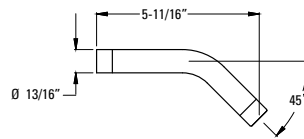

Curved Shower Arm 	973-Ø3ØA	Polished Chrome	1	$17	Features: · 5 11/16" Length · Brass Shower Arm · 1/2" NPT Male Connections
	973-Ø3ØJ	Brushed Nickel	1	$40	
	973-Ø3ØB	Matte Black	1	$23