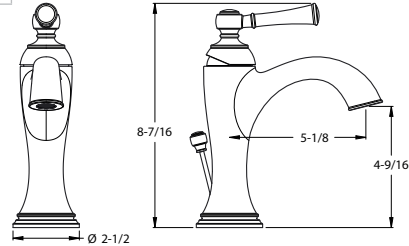

Tisbury™ - Lavatory Faucets

	Model	Finish	Case Qty	List Price	Technical Info
Single Control Lavatory 	LG42-TBØC	Polished Chrome	3	$369	Holes: · 1-Hole Installation Features: · Ceramic Disc Valve · Metal Lever Handle · Single Post Mounting Ring · Optional 3-Hole Installation Deck Plate Available, Order 961-223* Separately · All Metal Pop-Up · 1.2 gpm @ 60 psi
	LG42-TBØK	Brushed Nickel	3	$499	
	LG42-TBØD	Polished Nickel	3	$499	
	LG42-TBØBG	Brushed Gold	3	$537	
	961-223A	Polished Chrome	1	$22	
	961-223J	Brushed Nickel	1	$33	
	961-223D	Polished Nickel	1	$29	
	961-223BG	Brushed Gold	1	$51