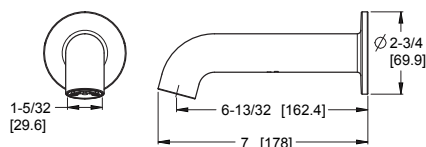

1. **Features:**
2. All Metal Construction
   - Includes copper sweat adapter