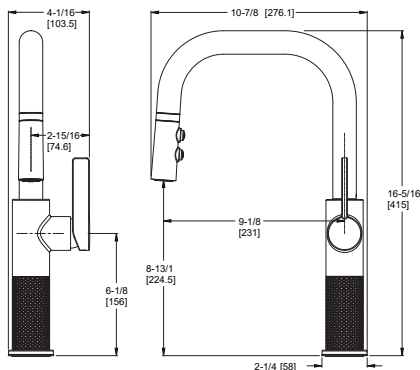

Holes: · 1 or 3-Hole Installation

- Features:**
- 1.8 GPM Flow Rate
 - 13.5" Pull-Down Hose Length
 - Nylon Braided Hose
 - 2 Function PullDown Sprayer (Spray and Stream)
 - Auto-Align™ Sprayhead Docking
 - 3/6 in Nylon Flex-Line Supply Lines
 - Forward Handle Operation
 - 360 Degree Rotating Spout
 - High Arc Spout
 - Pfast Connect
 - TiteSeal™ Technology
 - Optional 3-Hole Installation Deck Plate Available, Order 961-276* Separately
 - Pforever Seal Ceramic Disc Valve

Holes: · 1-Hole Installation

- Features:**
- 1.8 GPM Flow Rate
 - 13.5" Pull-Down Hose Length
 - Nylon Braided Hose
 - 2 Function PullDown Sprayer (Spray and Stream)
 - MagnePfit™ Sprayhead Docking
 - Auto-Align™ Sprayhead Docking
 - 3/6 in Nylon Flex-Line Supply Lines
 - Forward Handle Operation
 - 360 Degree Rotating Spout
 - High Arc Spout
 - Pfast Connect
 - TiteSeal™ Technology
 - Optional 3-Hole Installation Deck Plate Available, Order 961-258* Separately
 - Pforever Seal Ceramic Disc Valve