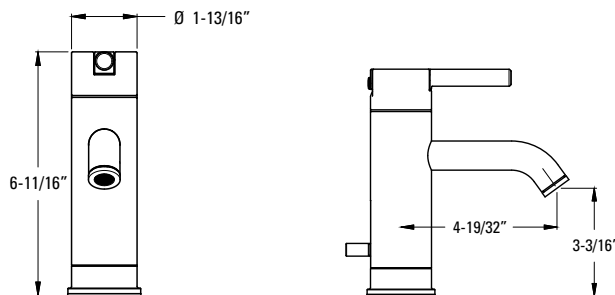

Single Control Vessel Lavatory

Model	Finish	Case Qty	List Price	
★ LG4Ø-NCØØ	Polished Chrome	3	$322	
LG4Ø-NKØØ	Brushed Nickel	3	$395	
★ LG4Ø-NBØØ	Matte Black	3	$539	
LG4Ø-NBGØØ	Brushed Gold	3	$653	
★ 961-Ø95A	Polished Chrome	1	$22	Deckplates
961-Ø95J	Brushed Nickel	1	$27	
★ 961-Ø95B	Matte Black	1	$47	
961-Ø95BG	Brushed Gold	1	$62	

Technical Info

1. **Holes:** · 1-Hole Installation
2. **Features:** · Ceramic Disc Valve
   · Metal Lever Handle
   · Single Post Mounting Ring
   · Grid Strainer Sold Separately
   · Hot/Cold Indicator
   · 1.2 gpm @ 60 psi

Single Control Lavatory

★ LG42-NCØØ	Polished Chrome	3	$230	
LG42-NKØØ	Brushed Nickel	3	$302	
★ LG42-NBØØ	Matte Black	3	$420	
LG42-NBGØØ	Brushed Gold	3	$509	
★ 961-Ø95A	Polished Chrome	3	$22	Deckplates
961-Ø95J	Brushed Nickel	3	$27	
★ 961-Ø95B	Matte Black	3	$47	
961-Ø95BG	Brushed Gold	3	$62	

1. **Holes:** · 1-Hole Installation
2. **Features:** · Ceramic Disc Valve
   · Metal Lever Handle
   · Single Post Mounting Ring
   · Optional 3-Hole Installation Deck Plate Available, Order 961-Ø95* Separately
   · All Metal Pop-Up
   · Hot/Cold Indicator
   · 1.2 gpm @ 60 psi