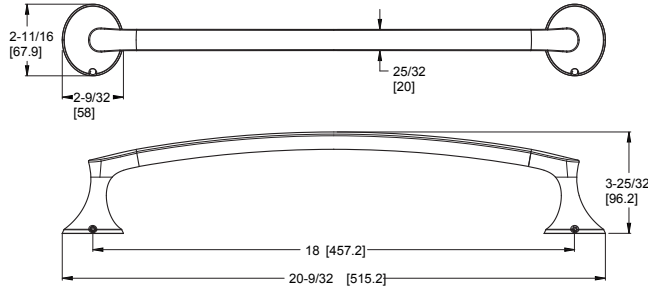

18" Towel Bar

Model	Finish	Case Qty	List Price
BTB-RH1C	Polished Chrome	3	$144
BTB-RH1K	Brushed Nickel	3	$155
BTB-RH1B	Matte Black	3	$169
BTB-RH1BG	Brushed Gold	3	$183

Technical Info

1. **Holes:** · 2-Hole
2. **Features:** · Premium Metal Construction
   · Superior Mounting Posts
   · Concealed Screw Installation
   · Mounting Hardware Included