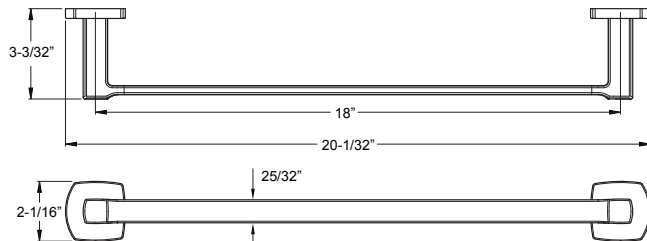

Holes: · 1-Hole

- Features:**
- Premium Metal Construction
 - Superior Mounting Bracket
 - Concealed Screw Installation
 - Mounting Hardware Included

Deckard™ - Accessories

	Model	Finish	Case Qty	List Price
18" Towel Bar	★ BTB-DA1C	Polished Chrome	3	\$61
	★ BTB-DA1K	Brushed Nickel	3	\$83
	★ BTB-DA1B	Matte Black	3	\$95