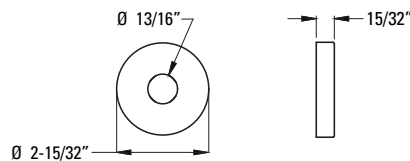

Shower Arm Flange

★ 96Ø-258A	Polished Chrome	1	$18
96Ø-258J	Brushed Nickel	1	$25
★ 96Ø-258B	Matte Black	1	$19
96Ø-258BG	Brushed Gold	1	$22