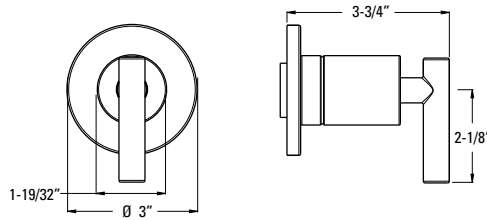

- Features:**
- SecurePfit™
 - Metal Lever Handle
 - Hot/Cold Indicator

Diverter Trim Only

Ø16-NC1C	Polished Chrome	3	\$99
Ø16-NC1K	Brushed Nickel	3	\$131
Ø16-NC1B	Matte Black	3	\$130
Ø16-NC1BG	Brushed Gold	3	\$157