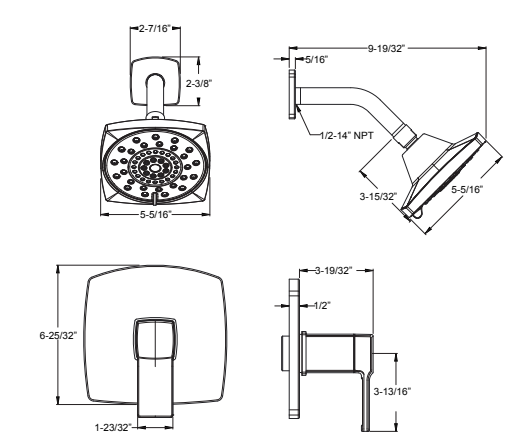

Technical Info

1. **Features:**
2. SecurePfit™
   - Metal Lever Handle
   - Hot/Cold Indicator
   - Multi-Function Showerhead (3 Functions: Penetrating Massage, Rain Spray, and Invigorating Spray)
   - Easy To Clean Spray Nozzles
   - IP and Removable Quick Connect Metal Diverter Tub Spout
   - Order 941-Ø55 for 1.5 gpm Showerhead Insert
   - Showerhead 1.8 gpm @ 8Ø psi

ØX8-34ØA
ØX8-31ØA

★	LG89-7DAC	Polished Chrome	3	$178
	LG89-7DAK	Brushed Nickel	3	$222
	LG89-7DAB	Matte Black	3	$267