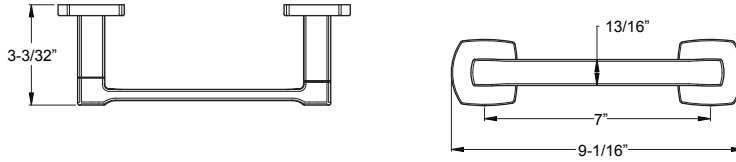

Model	Finish	Case Qty	List Price	Technical Info
Paper Holder 	★ BPH-DA1C	Polished Chrome	3	$56	Holes: · 2-Hole Features: · Swivel Mount Paper Holder · All Metal Construction · Standard Mounting Brackets · Concealed Screw Installation · Mounting Hardware Included
	★ BPH-DA1K	Brushed Nickel	3	$72	
	★ BPH-DA1B	Matte Black	3	$83