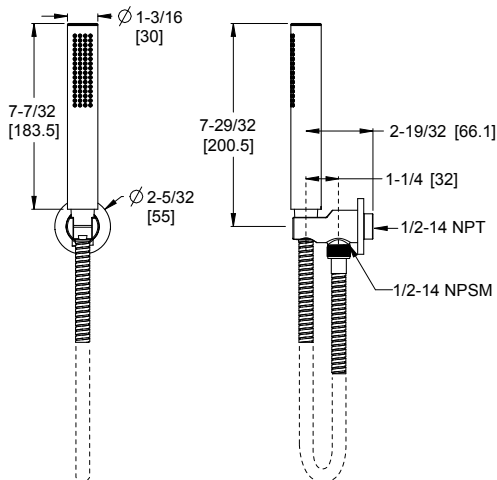

Handheld

	Model	Finish	Case Qty	List Price
★ Contempra™ 3 Piece Handheld Shower Kit	LG16-2NCC	Polished Chrome	3	$330
	LG16-2NCB	Matte Black	3	$535

Technical Info

1. **Features:**
- 1.8 GPM Flow Rate
  - 60" Metal Hose
  - All Metal Construction
  - Easy to Clean Nozzles
  - Mounting Hardware Included
  - Valve Not Included