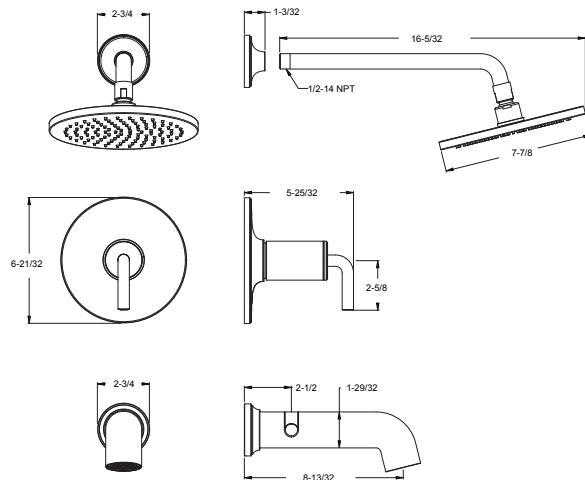

Pressure Balance Tub & Shower Trim

Model	Finish	Case Qty	List Price
LG89-8TNTC	Polished Chrome	3	$590
LG89-8TNTK	Brushed Nickel	3	$660
LG89-8TNTB	Matte Black	3	$799
LG89-8TNTBG	Brushed Gold	3	$833

1. **Features:**
2. SecurePfit™
   - Metal Lever Handle
   - Hot/Cold Indicator
   - All Brass Showerhead
   - Easy to Clean Spray Nozzles
   - 7" IP & Quick Connect Diverted Tub Spout
   - Showerhead 1.8 gpm @ 80 psi

Must Order Pressure Balance Rough in Valve Separately. See Valve Section.

Pressure Balance Tub

LG89-7TNTC	Polished Chrome	3	$454
LG89-7TNTK	Brushed Nickel	3	$555
LG89-7TNTB	Matte Black	3	$625
LG89-7TNTBG	Brushed Gold	3	$660