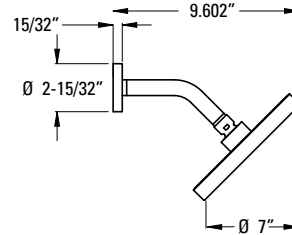

1. **Features:**
2. SecurePfit™
   - Metal Lever Handle
   - Hot/Cold Indicator
   - Decorative Raincan Showerhead
   - Easy To Clean Spray Nozzles
   - Quick Connect Metal Diverting Tub Spout
   - Order 941-Ø55Ø for 1.5 gpm Showerhead Insert
   - Showerhead 1.8 gpm @ 80 psi