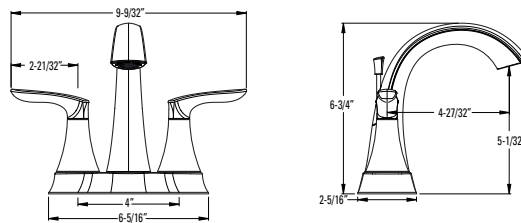

4" Centerset Lavatory 	★ LG48-WRPC	Polished Chrome	3	$185
	LG48-WRPK	Brushed Nickel	3	$215
	LG48-WRPY	Tuscan Bronze	3	$259
	★ LG48-WRPB	Matte Black	3	$250

1. **Holes:** · 3-Hole 4" Installation
2. **Features:** · Washerless Cartridge
   · Metal Lever Handles
   · High Arc Fixed Spout
   · Push & Seal Drain included
   · Washerless Cartridge
   · 1.2 gpm @ 60 psi

8" Widespread Lavatory 	LG49-WRØC	Polished Chrome	3	$278
	LG49-WRØK	Brushed Nickel	3	$334
	LG49-WRØY	Tuscan Bronze	3	$369
	LG49-WRØB	Matte Black	3	$421