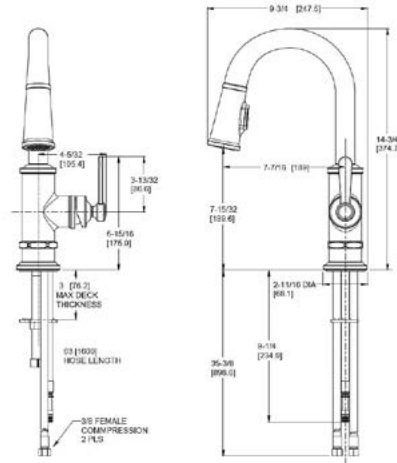

Technical Info

1. **Holes:** · 1-Hole 8" Installation
2. **Features:** · MagnePfit™ Sprayhead Docking
   · AutoAlign™ Sprayhead Docking
   · Low Arc Pull-Down Swivel Spout
   · Metal Lever Handle
   · Two-Function Sprayhead:
   Stream and Spray
   · 360° Rotating Spout
   · Forward Only Handle Operation
   · Pfast Connect™
   · TiteSeal™ Technology
   · Pforever Seal™ Ceramic Disc Valve
   · 1.8 gpm @ 60 psi