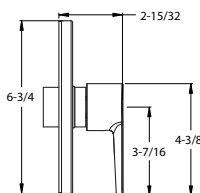

Tub & Shower

Pfirst Modern™ Pressure Balance Tub & Shower Trim

	Model	Finish	Case Qty	List Price
★	R89-Ø7ØØ	Polished Chrome	3	$102
	R89-Ø7ØK	Brushed Nickel	3	$138
★	R89-Ø7ØB	Matte Black	3	$187

Technical Info

Holes: · 3-Hole Installation

1. **Features:**
2. Quick Trim™ Wall Flange
   - Metal Lever Handle
   - Hot/Cold Indicator
   - 5" IP & Quick Connect Metal Diverted Tub Spout
   - Must Order Showerhead Separately
   - Optional 6.5" IP & Quick Connect Metal Tub Spout Order 92Ø-185*

Must Order Pressure Balance Rough in Valve Separately. See Valve Section.