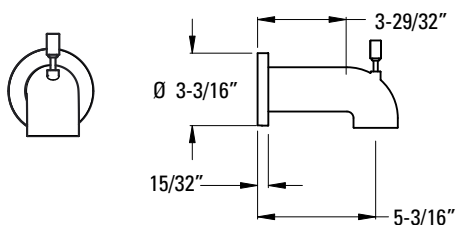

Contempra® Tub Spout

★ 92Ø-227A	Polished Chrome	1	$103
92Ø-227J	Brushed Nickel	1	$129
★ 92Ø-227B	Matte Black	1	$113
92Ø-227BG	Brushed Gold	1	$122