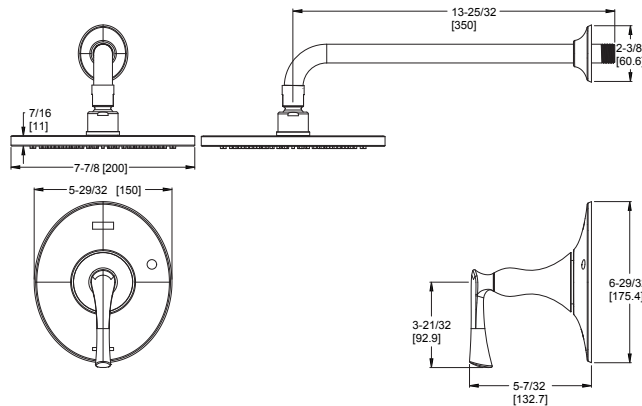

1. **Features:**
2. SecurePfit™
   - Metal Lever Handle
   - Hot/Cold Indicator
   - All Brass Raincan Showerhead
   - Showerhead 1.8 gpm @ 80 psi

ØX8-34ØA
ØX8-31ØA