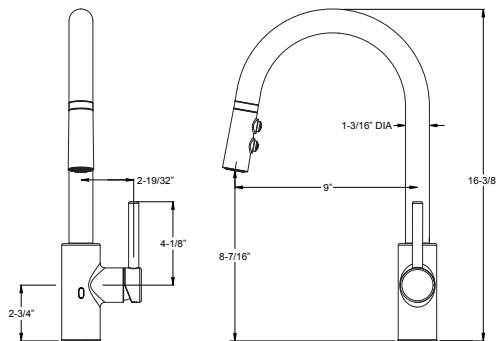

1. **Holes:** · 1 or 3-Hole 8" Installation
2. **Features:** · AccuDock™ Sprayhead
   · Ceramic Disc Valve
   · High Arc Pull-Down Swivel Spout
   · Metal Lever Handle
   · Pfast Connect Supply Lines
   · Three-Function Sprayhead: Stream, Spray, and Pause
   · Forward Only Handle Operation
   · Single Post Mounting Ring and 3-Hole Deckplate Included
   · 1.8 gpm @ 60 psi

Deckplate Model	Finish	List Price
961-219A	Polished Chrome	$40
961-219S	Stainless Steel	$45
961-219B	Matte Black	$58
961-219BG	Brushed Gold	$64