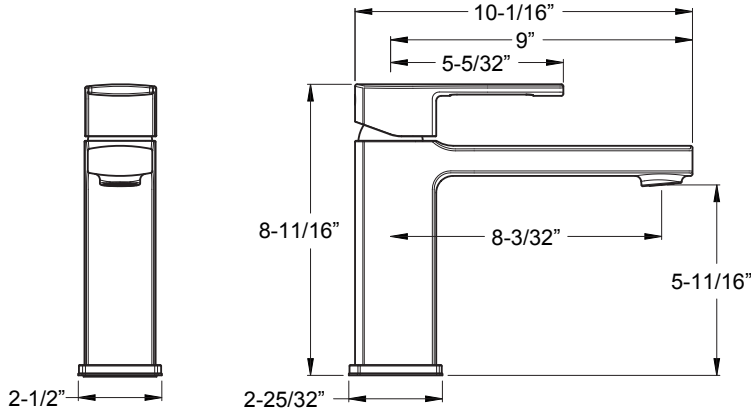

Model	Finish	Case Qty	List Price
★	RT6-1DAC	Polished Chrome	3	$356
	RT6-1DAK	Brushed Nickel	3	$400
	RT6-1DAB	Matte Black	3	$445