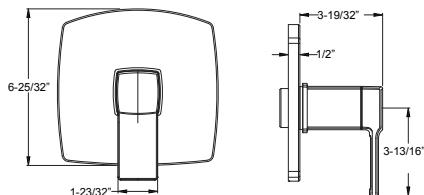

Model	Finish	Case Qty	List Price
R89-1DAC	Polished Chrome	6	$111
R89-1DAK	Brushed Nickel	6	$139
R89-1DAB	Matte Black	6	$155

Pressure Balance Valve Only Trim

Technical Info

1. **Features:**
2. SecurePfit™
   - Metal Lever Handle
   - Hot/Cold Indicator

ØX8-34ØA
ØX8-31ØA

Model	Finish	Case Qty	List Price
Ø16-DAØC	Polished Chrome	3	$67
Ø16-DAØK	Brushed Nickel	3	$83
Ø16-DAØB	Matte Black	3	$100