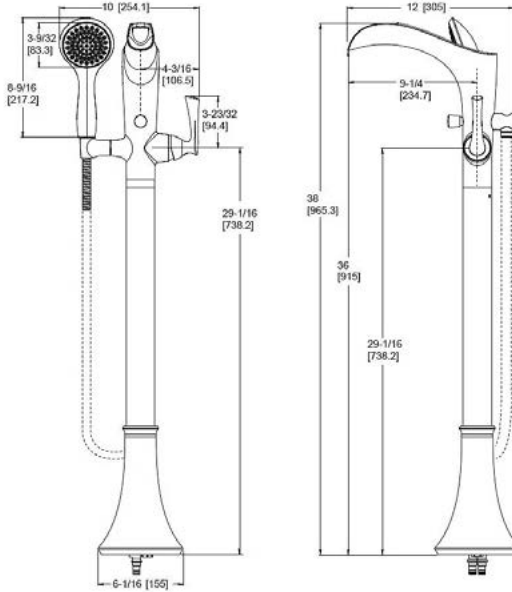

- Features:**
- Modern Trough Design
 - Ceramic Disc Valve
 - Metal Lever Handles
 - Brass Construction
 - 8 gpm @ 60 psi
 - Hand Shower 1.8 gpm @ 80 psi

Must Order Free-Standing Rough In Valve Separately