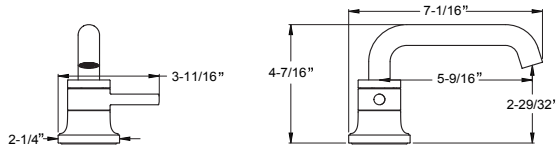

Model	Finish	Case Qty	List Price
LG42-TNTC	Polished Chrome	3	$448
LG42-TNTK	Brushed Nickel	3	$632
LG42-TNTB	Matte Black	3	$645
LG42-TNTBG	Brushed Gold	3	$656

Single Control Lavatory

Technical Info

Holes: · 1 or 3-Hole 4" Installation

1. **Features:**
2. Ceramic Disc Valve
   - Metal Lever Handle
   - Single Post Mounting Ring
   - 3-Hole Deckplate Sold Separately 961-235*
   - All Metal Pop-Up
   - 1.2 gpm @ 60 psi

LG42-TNT2C	Polished Chrome	3	$387
LG42-TNT2K	Brushed Nickel	3	$503
LG42-TNT2B	Matte Black	3	$464
LG42-TNT2BG	Brushed Gold	3	$484

Single Control Bathroom Faucet