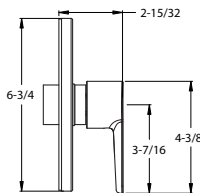

Pfirst Modern™ Pressure Balance Shower Trim

★	R89-Ø6ØØ	Polished Chrome	3	$69
	R89-Ø6ØK	Brushed Nickel	3	$97
★	R89-Ø6ØB	Matte Black	3	$161

Holes: · 2-Hole Installation

1. **Features:**
2. Quick Trim™ Wall Flange
   - Metal Lever Handle
   - Hot/Cold Indicator
   - Must Order Showerhead Separately

Must Order Pressure Balance Rough in Valve Separately. See Valve Section.