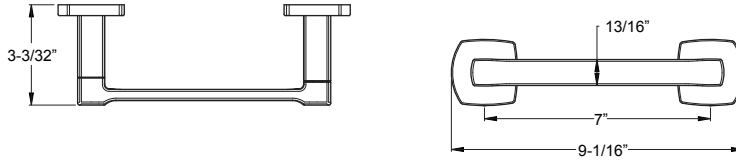

Deckard™ - Accessories

	Model	Finish	Case Qty	List Price	Technical Info
Paper Holder 	★ BPH-DA1C	Polished Chrome	3	$56	Holes: · 2-Hole Features: · All Metal Construction · Superior Mounting Brackets · Concealed Screw Installation · Mounting Hardware Included
	★ BPH-DA1K	Brushed Nickel	3	$72	
	★ BPH-DA1B	Matte Black	3	$83