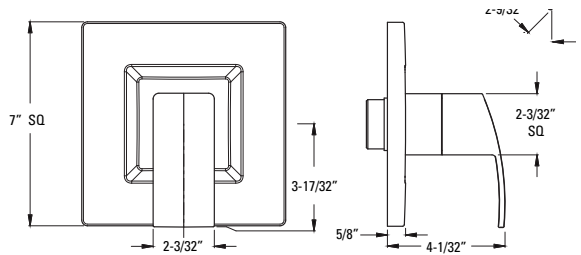

Model	Finish	Case Qty	List Price
Pressure Balance Valve Only Trim	R89-1DFC	Polished Chrome	3	$183
	R89-1DFK	Brushed Nickel	3	$288
	R89-1DFB	Matte Black	3	$296

Technical Info

Features:

- SecurePfit™
- Metal Lever Handle
- Hot/Cold Indicator

ØX8-34ØA
ØX8-31ØA

	Model	Finish	Case Qty	List Price
Diverter Trim Only	Ø16-DFØC	Polished Chrome	3	$124
	Ø16-DFØB	Matte Black	3	$181