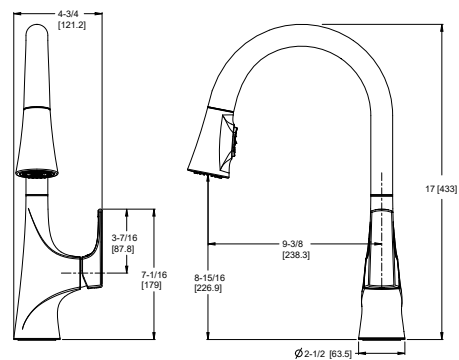

1. **Holes:** · 1-Hole Installation
2. **Features:** · 1.8 GPM Flow Rate
- 13.5" Extended Hose Length
  - Nylon Braided Hose
  - 3 Function Pull-Down Sprayer (Spray, Stream, and Hydroblade™)
  - Auto Align Magnetic Spray Head Docking
  - 36 in Nylon Flex-Line Supply Lines
  - Forward Handle Operation
  - 360 Degree Rotating Spout
  - High Arc Spout
  - Optional Soap Dispenser Available, Order KSD-SRD* Separately
  - Optional 3-Hole Installation Deck Plate Available, Order 961-168* Separately
  - Pforever Seal Ceramic Disc Valve

Deckplate Model	Finish	List Price
961-168A	Polished Chrome	$28
961-168S	Stainless Steel	$33
961-168B	Matte Black	$45