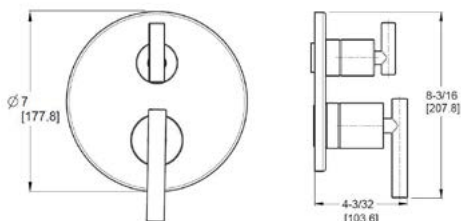

Components

	Model	Finish	Case Qty	List Price	Technical Info
Kenzo™ Shower Arm Flange	96Ø-Ø97A	Polished Chrome	1	$15	Features: · All Metal · Matches Kenzo Style & Finishes
	96Ø-Ø97B	Matte Black	1	$17	

Contempra Stacked Pressure Balance Valve Only Trim	★ R89-SNCC	Polished Chrome	6	$222	Features: · SecurePfit™ · Metal Lever Handle · Hot/Cold Indicator Must order 015-3WDNSS (Non-Shared, Cal Green Compliant) or 015-6WDSS (Shared) Stacked Rough-In Valve Separately. See Valve Section.
	R89-SNCK	Brushed Nickel	6	$249	
	★ R89-SNCB	Matte Black	6	$274	
	R89-SNCBG	Brushed Gold	6	$284