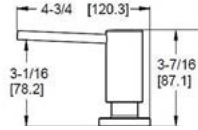

Holes: · 1-Hole Installation

- Features:**
- Ceramic Disc Valves
 - Metal Lever Handles
 - Dual Handle Shut Off
 - 3.0 gpm @ 60 psi

Soap Dispensers

Modern Soap Dispenser Kit

Model	Finish	Case Qty	List Price
KSD-MDRC	Polished Chrome	6	\$120
KSD-MDRS	Stainless Steel	6	\$140
KSD-MDRB	Matte Black	6	\$145
KSD-MDRBG	Brushed Gold	6	\$150